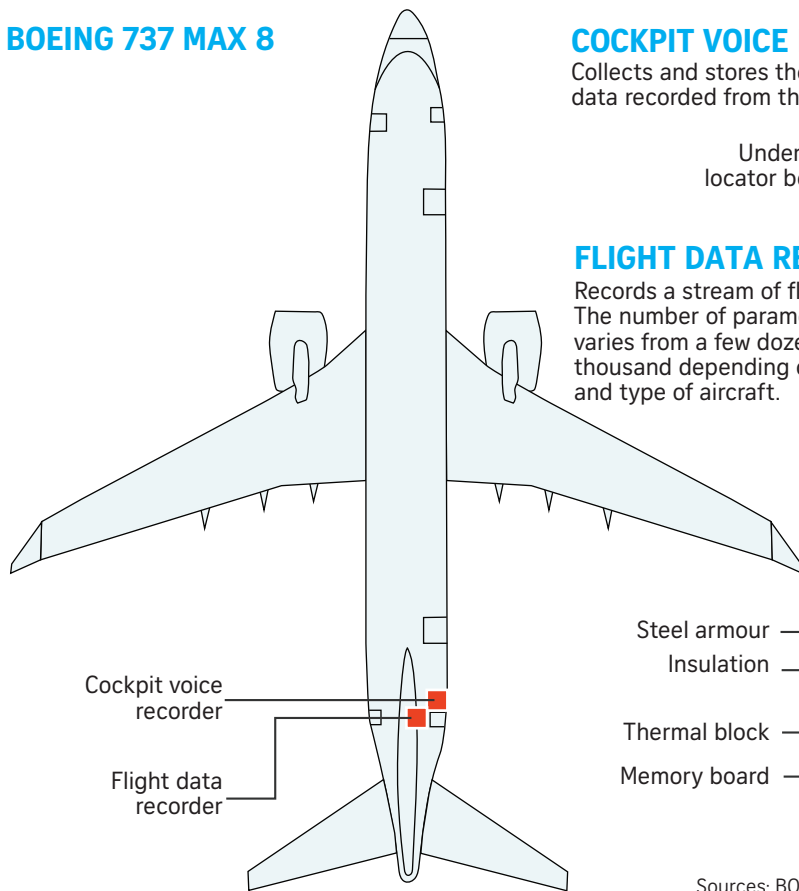

# Where the black boxes can be found

## BOEING 737 MAX 8

### COCKPIT VOICE RECORDER

Collects and stores the acoustic data recorded from the cockpit.

### FLIGHT DATA RECORDER

Records a stream of flight information. The number of parameters recorded varies from a few dozen to several thousand depending on the age and type of aircraft.

Cockpit voice recorder