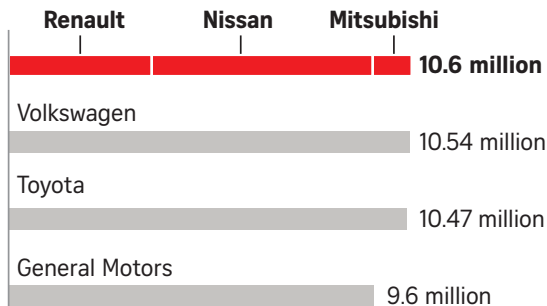

A look at Carlos Ghosn

HIS APPOINTMENTS IN THE ALLIANCE

LEGEND: ★ CEO ● Board chairman

- ★ ● Renault (France)
- ★ ● Renault-Nissan (The Netherlands)
- Nissan (Japan)
- Mitsubishi Motors (Japan)

CARS AND LIGHT UTILITY VEHICLES

NO. 1 IN GLOBAL SALES IN 2017

1 vehicle in 9 sold in the world

Source:
AGENCE
FRANCE-PRESSE
STRAITS TIMES
GRAPHICS

HEAD OF RENAULT-NISSAN-MITSUBISHI

1996

Joins Renault, recruited by chairman Louis Schweitzer.

2005

Heads the Renault-Nissan alliance created in 1999.

2016

Expands the Renault-Nissan alliance to Mitsubishi.

2017

The alliance becomes No. 1 in global car sales.

Nov 19, 2018

Arrested in Tokyo. Nissan alleges he hid revenue from Japanese tax authorities and it will seek his departure from the group.