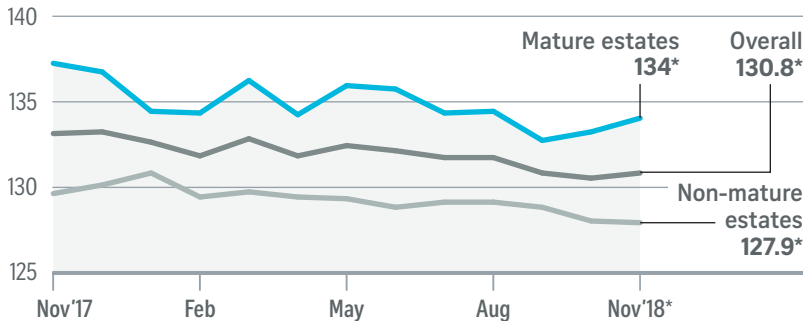

HDB resale price index

Price index
(Base: Jan 2009)

NOTE: *Flash estimates

Source: SRX PROPERTY STRAITS TIMES GRAPHICS