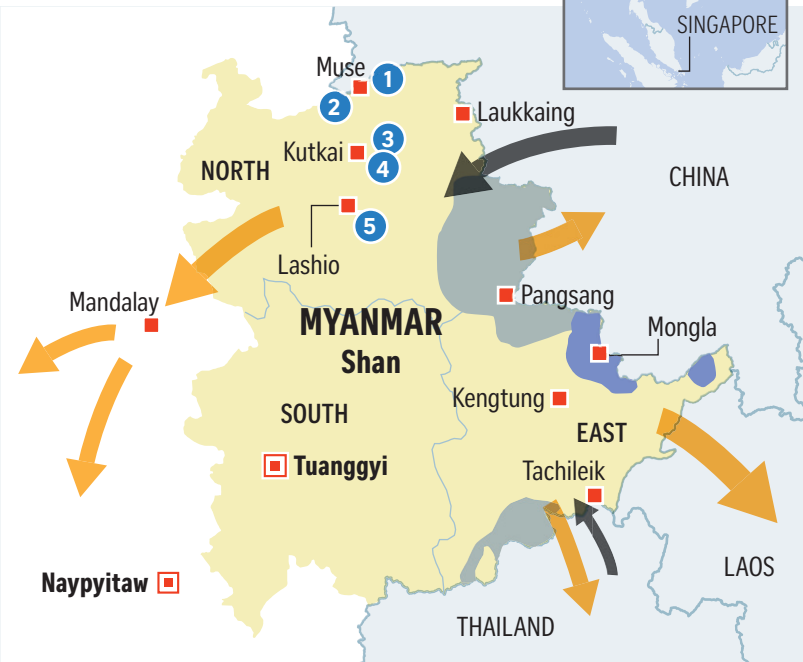

Key locations and trade routes

 United Wa State Army

 National Democratic Alliance Army*

 Drug exports

 Precursors

MILITIAS

-  1 Monekoe
-  2 Pansay
-  3 Tarmoeyne
-  4 Kawng Kha
-  5 Manpang

NOTE: Cross-border arrows represent country-to-country flows of drugs and precursors; they do not denote specific border crossing points. The presence or absence of a particular armed group on this map does not imply involvement or not in the drug trade.

*Also known as the "Mongla Group", after the town where it has its headquarters.