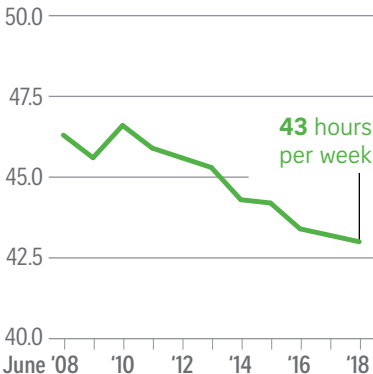

Less time

MEAN USUAL HOURS WORKED PER WEEK

Note: Data excludes full-time national servicemen.

Source: MINISTRY OF MANPOWER
STRAITS TIMES GRAPHICS