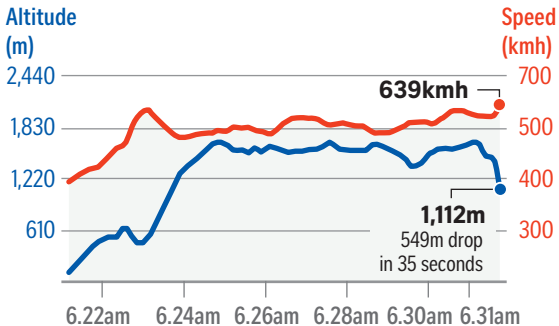

# Plane facts

## Boeing 737 Max 8

- 4th generation 737, best-selling aircraft in the world.
- Twin-engined jet.
- 350 aircraft delivered since 2017.
- Crash of Lion Air B-737 Max 8 in Indonesia on Oct 29 last year killed 189.

### Cruising speed

839kmh

### Range

6,570km

Sources:  
AFP,  
FLIGHT  
RADAR24,  
BOEING.COM  
STRAITS  
TIMES  
GRAPHICS