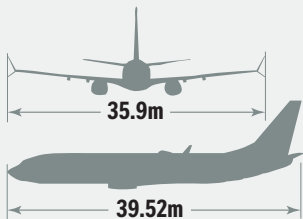

## Indicators for Lion Air Flight JT610

## Boeing 737 Max 8

- 4th generation 737, best-selling aircraft in the world.
- Twin-engined jet.
- 350 aircraft delivered since 2017.
- Crash of Lion Air B-737 Max 8 in Indonesia on Oct 29 last year killed 189.

### Cruising speed

839kmh

### Range

6,570km

Sources:  
AFP,  
FLIGHT  
RADAR24,  
BOEING.COM  
STRAITS  
TIMES  
GRAPHICS