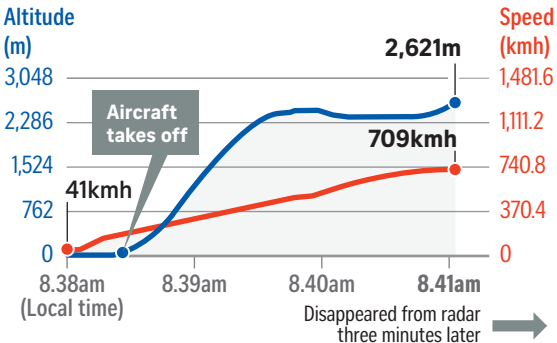

Plane facts

Indicators for Flight ET302