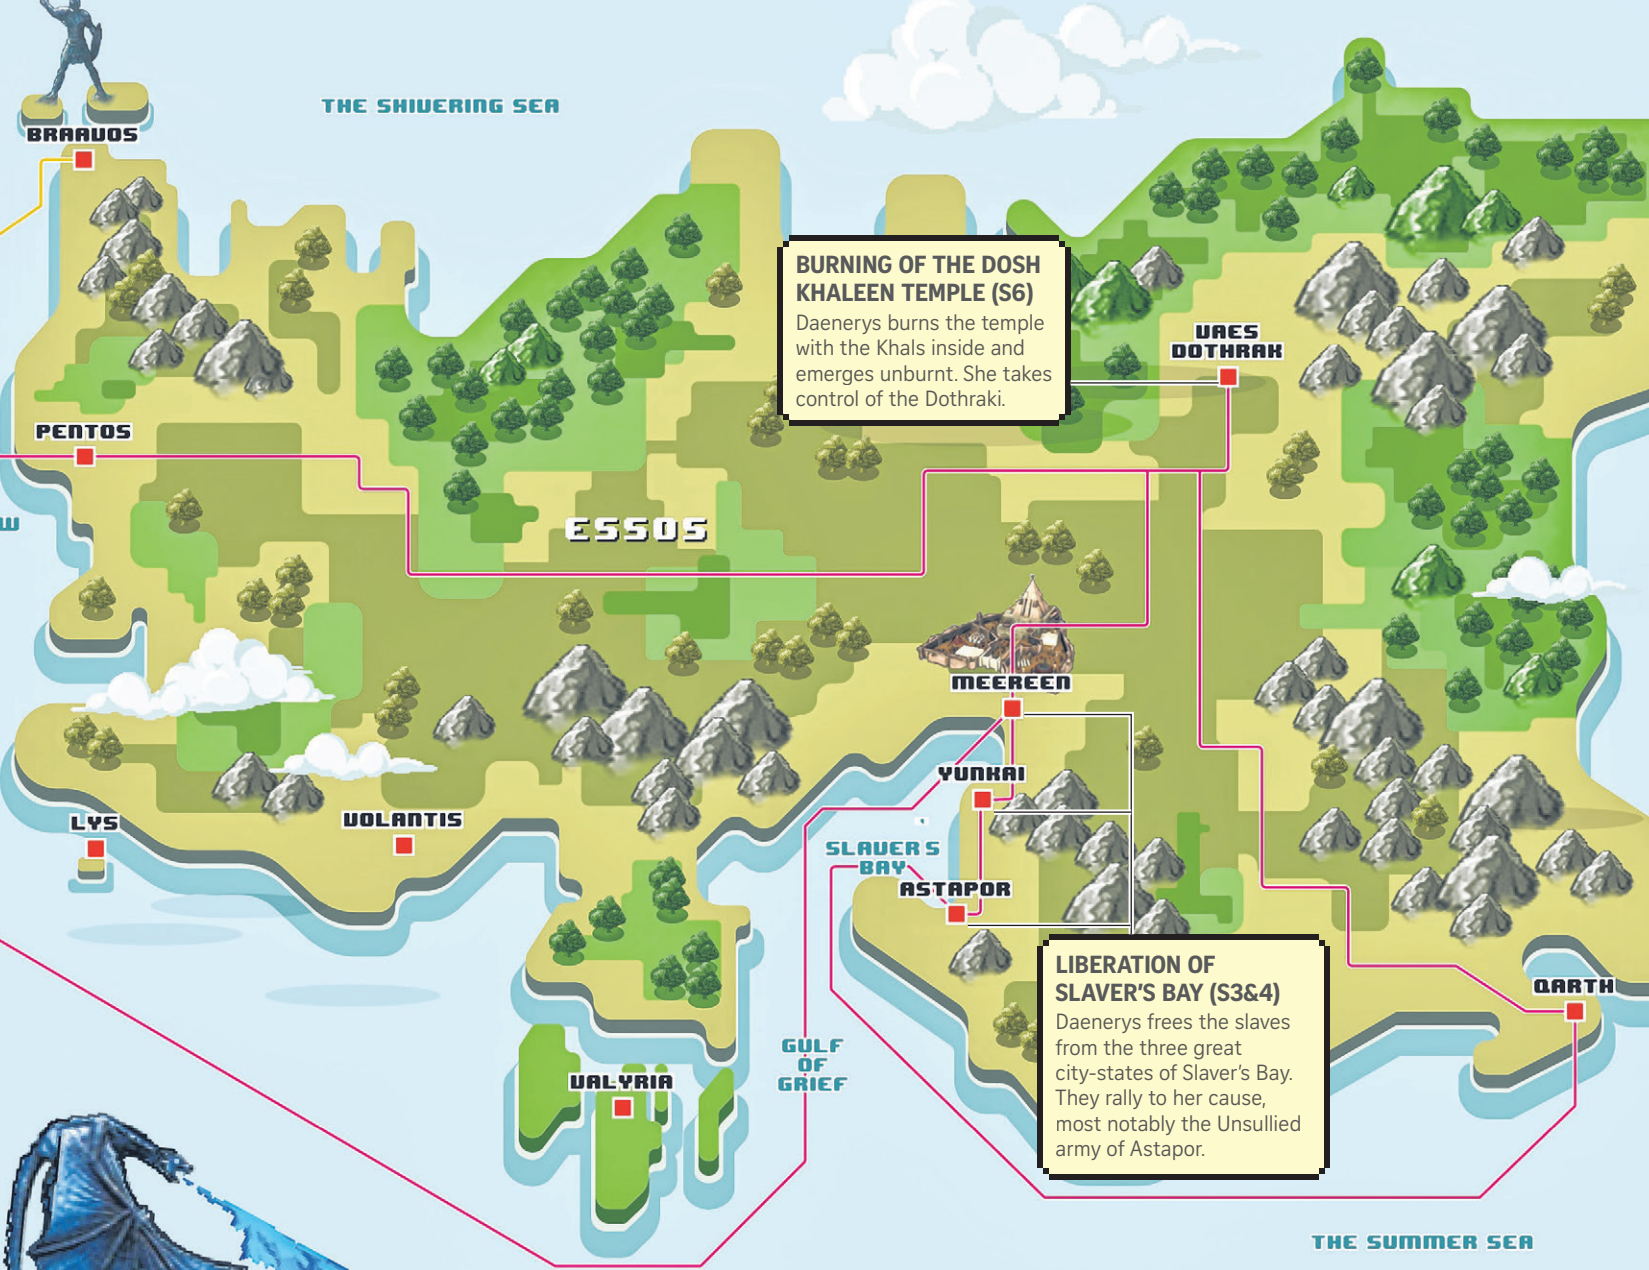

VISEON

- Named after the older brother of Daenerys, Viserys.
- Killed by an ice spear from the Night King during the wight hunt. His corpse is later retrieved from the lake and resurrected by the Night King, becoming an ice dragon and the Night King's mount.
- Undead Viseon's blue flames are able to destroy part of the wall, allowing the Night King and the army of the dead to pass into the Seven Kingdoms.
- This is the first time the wall has been breached since it was constructed.

THE WALL
• 200m tall
• 482,000m long

GREAT WALL OF CHINA
• 6-7m tall
• 21,196,000m long

MARINA BAY SANDS
• 200m tall
• 340m long (SkyPark)