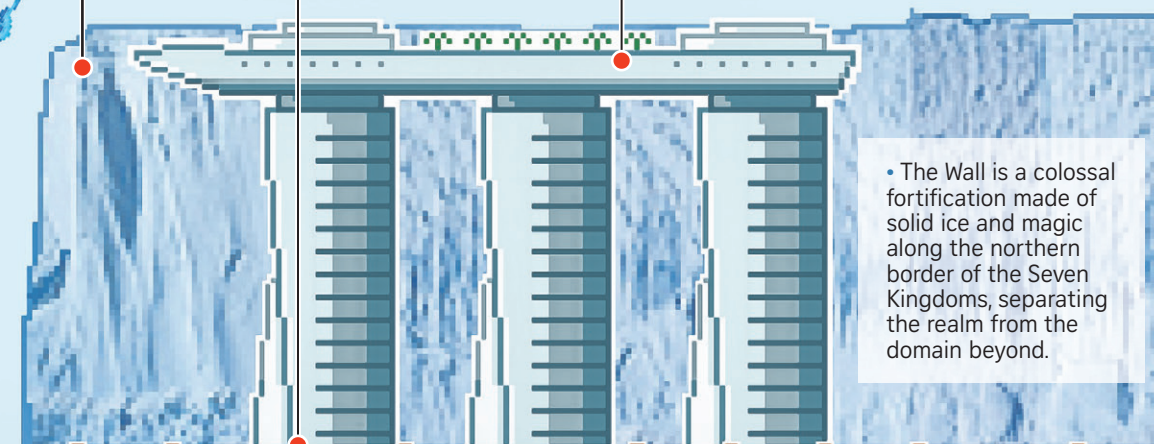

DAENERYS TARGARYEN

MOTHER OF DRAGONS

- **DRAGONSTONE**
 - Born to Mad King Aerys II Targaryen and his wife Rhaella.
- **PENTOS**
 - She grows up with her brother Viserys, who brokers a deal to marry her to Khal Drogo in exchange for an army. She receives three dragon eggs for the wedding.
- **VAES DOTHRAK**
 - Daenerys falls in love with Khal Drogo and becomes pregnant with a son, but loses both of them. While cremating Drogo's body, she steps into the blaze and hatches her dragons.
- **QARTH**
 - Daenerys is captured by warlock Pyat Pree, but is saved by her dragons, which burn him alive.
- **ASTAPOR**
 - Daenerys gains her Unsullied army – slaves she freed who decide to fight alongside her.
- **MEEREN**
 - With the help of the Unsullied, she frees more slaves.
- **WIGHT HUNT**
 - Loses her dragon Viseon while rescuing Jon Snow.

VISEON

- Named after the older brother of Daenerys, Viserys.
- Killed by an ice spear from the Night King during the wight hunt. His corpse is later retrieved from the lake and resurrected by the Night King, becoming an ice dragon and the Night King's mount.
- Undead Viseon's blue flames are able to destroy part of the wall, allowing the Night King and the army of the dead to pass into the Seven Kingdoms.
- This is the first time the wall has been breached since it was constructed.

THE WALL
• 200m tall
• 482,000m long

GREAT WALL OF CHINA
• 6-7m tall
• 21,196,000m long

MARINA BAY SANDS
• 200m tall
• 340m long (SkyPark)

• The Wall is a colossal fortification made of solid ice and magic along the northern border of the Seven Kingdoms, separating the realm from the domain beyond.