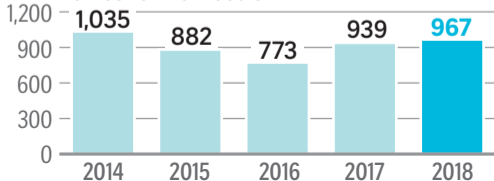

More people barring themselves or families banning members from casinos here

As at Dec 31

	2014	2015	2016	2017	2018
Family exclusions	1,912	2,116	2,319	2,549	2,703
Self-exclusions (total)	190,927	233,481	276,516	312,774	348,856
Self-exclusions by Singaporeans or permanent residents	14,877	18,714	21,454	23,857	25,759
Self-exclusions by foreigners	176,050	214,767	255,062	288,917	323,097

More people getting counselling for gambling problems

Number of individuals

Source: NATIONAL COUNCIL ON PROBLEM GAMBLING
STRAITS TIMES GRAPHICS