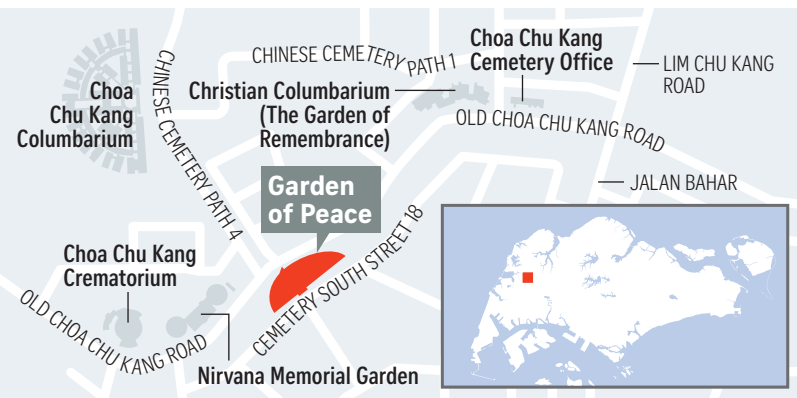

The NEA announced that the Garden of Peace, developed for inland ash scattering, will be located next to the columbarium in Choa Chu Kang. While religious rites are not permitted within the garden itself, they can be held at the ash collection centres in the nearby crematoria.

LOCATION

The Garden of Peace will feature user-friendly design elements to facilitate ash scattering.

FEATURES

Resting area

Seats will be provided along walkways.

Platform

A spacious area to allow families to gather, view and take part in the ash-scattering ceremony.