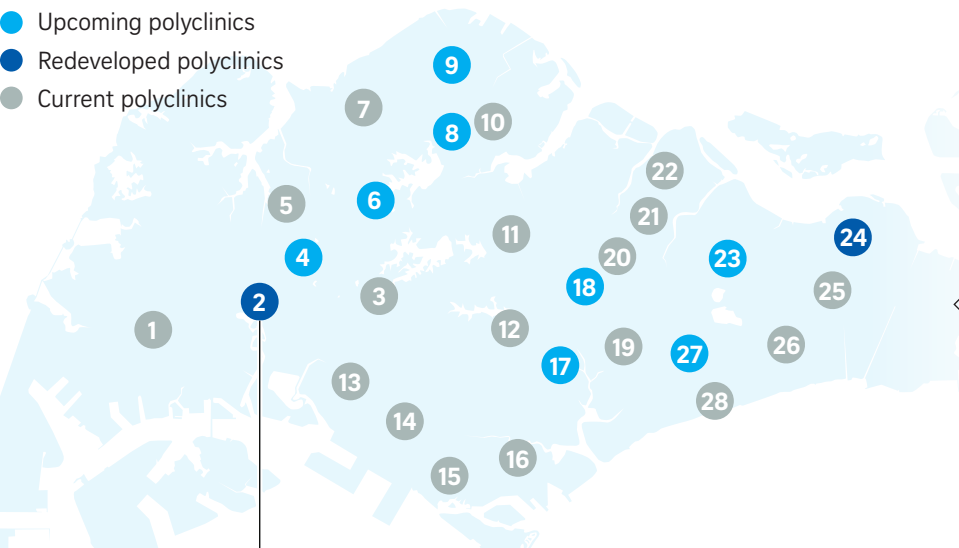

Network of polyclinics

- Upcoming polyclinics
- Redeveloped polyclinics
- Current polyclinics

- 1 Pioneer
- 2 Jurong
- 3 Bukit Batok
- 4 Tengah
- 5 Choa Chu Kang
- 6 Bukit Panjang
- 7 Woodlands
- 8 Khatib
- 9 Sembawang
- 10 Yishun
- 11 Ang Mo Kio
- 12 Toa Payoh
- 13 Clementi
- 14 Queenstown
- 15 Bukit Merah
- 16 Outram
- 17 Kallang
- 18 Serangoon
- 19 Geylang
- 20 Hougang
- 21 Sengkang
- 22 Punggol
- 23 Tampines North
- 24 Pasir Ris
- 25 Tampines
- 26 Bedok
- 27 Eunos
- 28 Marine Parade