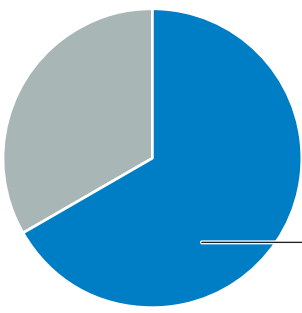

Sexual misconduct and university students

Total cases over the past three years

56

- 14 of these happened off campus

- Two-thirds of the cases were related to voyeurism 

Police outcomes

Victims made police reports in

37 cases

2 stern warning

2 insufficient evidence

4 under investigation

13 conditional warning

16 prosecuted in court (10 led to jail terms)

Cases dealt by universities

National University of Singapore
25