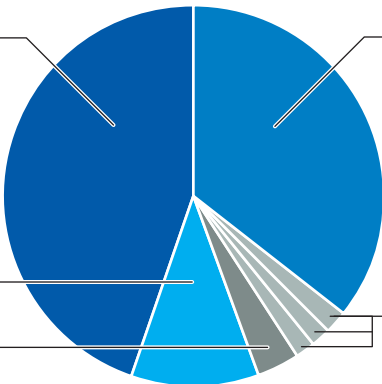

Cases dealt by universities

National University of Singapore
25

Singapore Management University
6

Yale-NUS College
2

Nanyang Technological University
20

Singapore University of Technology and Design, Singapore Institute of Technology, Singapore University of Social Sciences
1

How the cases were handled

5

students await hearings while four quit the university before sanctions were imposed

34

students received an official reprimand

26

students were suspended for up to two school terms

20

were banned from entering students' dormitories