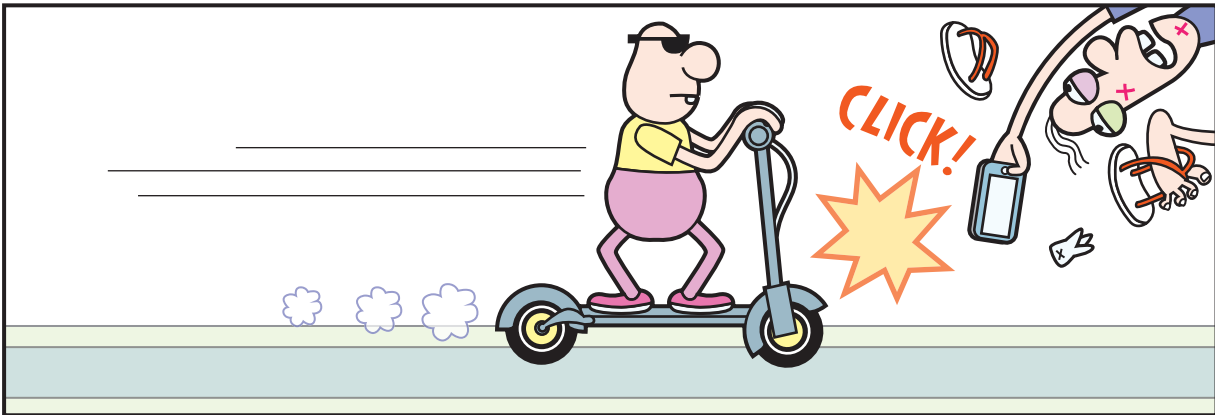

miele's TAKE

Snap, report errant PMD riders via app