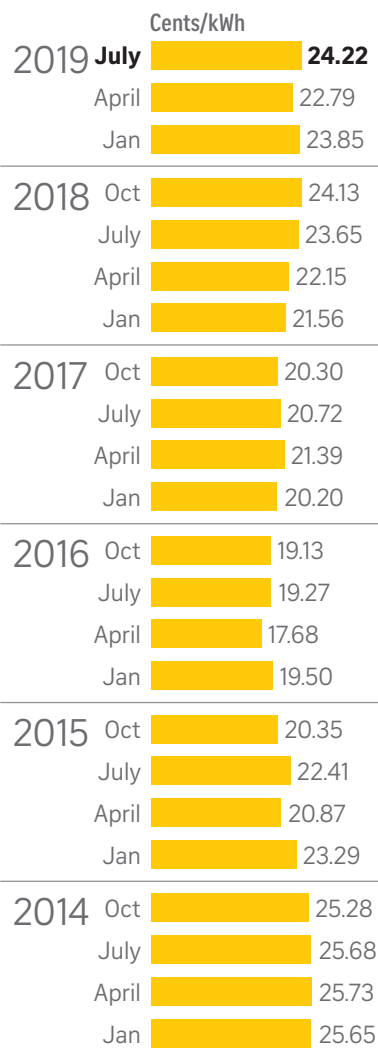

# Highest in 5 years

Electricity tariff over the last few years (before GST)

Source: SP GROUP  
SUNDAY TIMES GRAPHICS