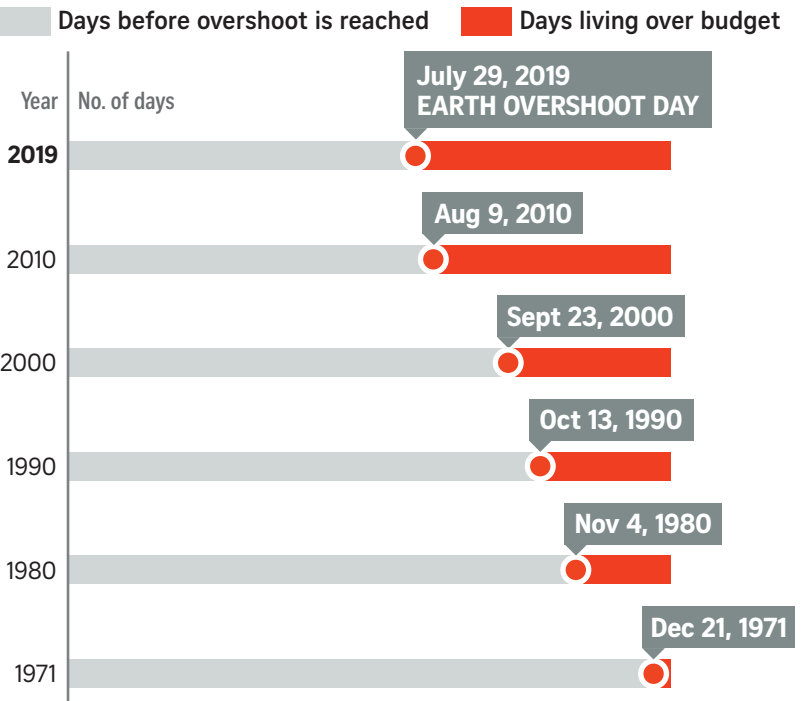

Living beyond the planet's means

Earth Overshoot Day, which took place yesterday, happens earlier each year. It marks the date by which humanity uses up more natural resources than the planet can regenerate in a whole year.