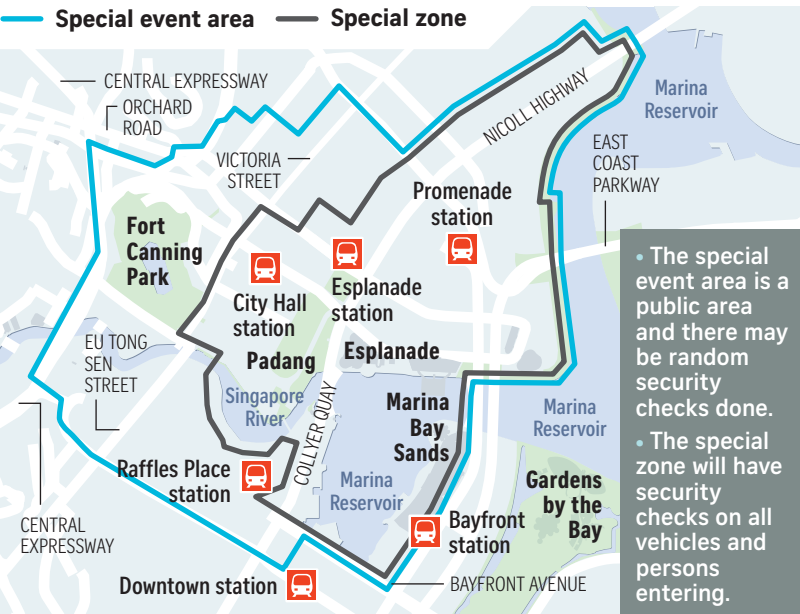

Beefing up security

— Special event area — Special zone

Source: SINGAPORE POLICE FORCE STRAITS TIMES GRAPHICS