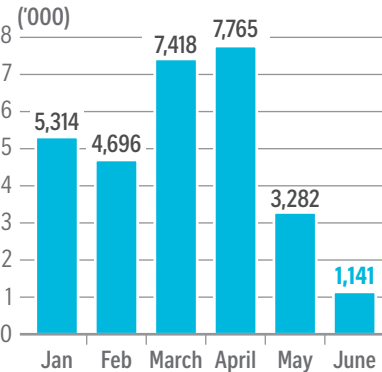

Car COE revalidations in the first six months

Source: LAND TRANSPORT AUTHORITY
STRAITS TIMES GRAPHICS