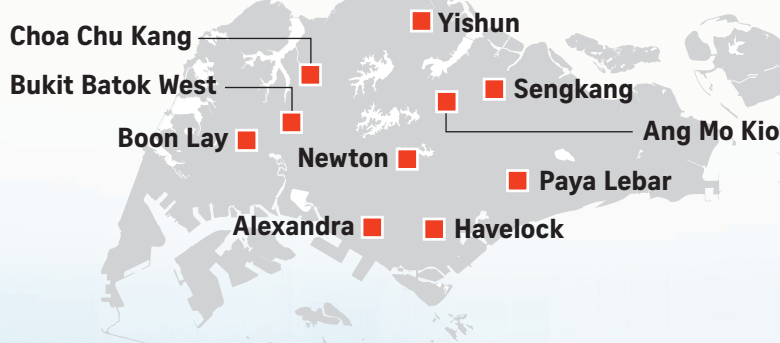

Locations of Shell stations with EV charging points

NOTE: Sengkang is operational, while the rest will be ready by October.

Source: SHELL SINGAPORE PHOTO: SHELL SINGAPORE STRAITS TIMES GRAPHICS