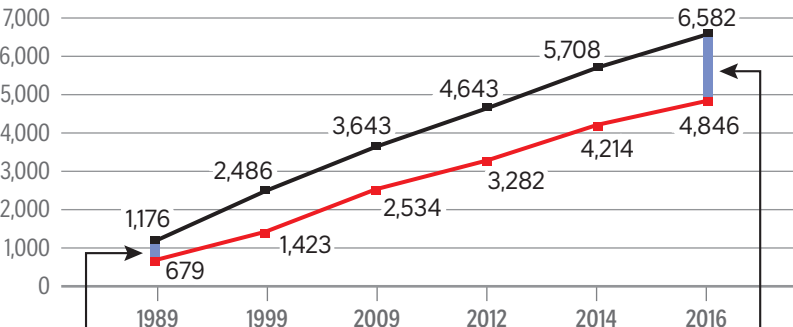

# Income disparity

Between bumiputera and Chinese ethnic groups in Malaysia

Median monthly household income (RM)

Income disparity  
in 1989: RM497

Income disparity  
in 2016: RM1,736