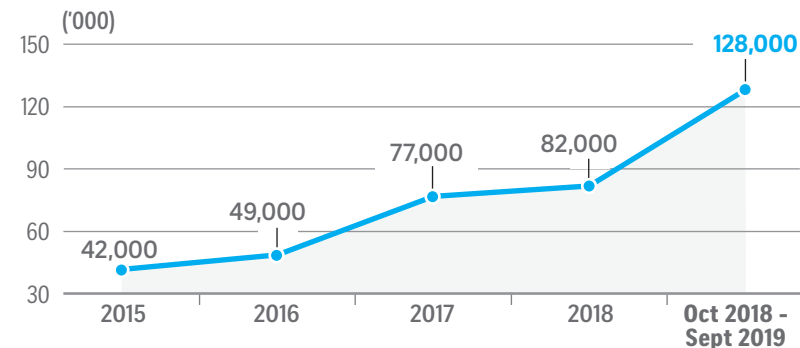

Rail service reliability

12-month moving average

OVERALL MRT NETWORK

Mean distance travelled between delays > 5min (train-km)

OVERALL LRT NETWORK

Mean distance travelled between delays > 5min (car-km)

NOTE: Figures are subject to adjustments pending ongoing investigations into the cause of the incidents.