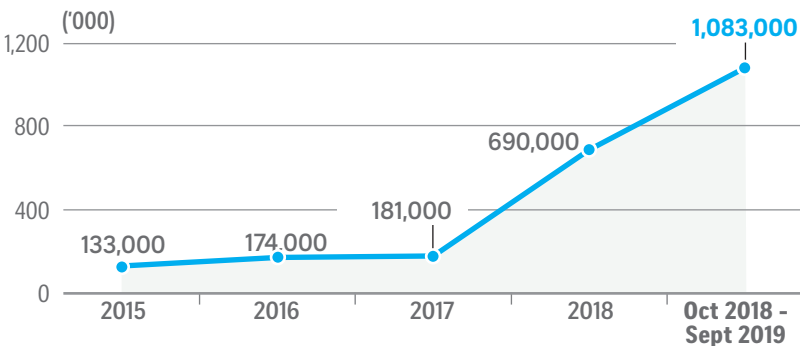

Rail service reliability

12-month moving average

OVERALL MRT NETWORK

Mean distance travelled between delays > 5min (train-km)

OVERALL LRT NETWORK

Mean distance travelled between delays > 5min (car-km)

NOTE: Figures are subject to adjustments pending ongoing investigations into the cause of the incidents.