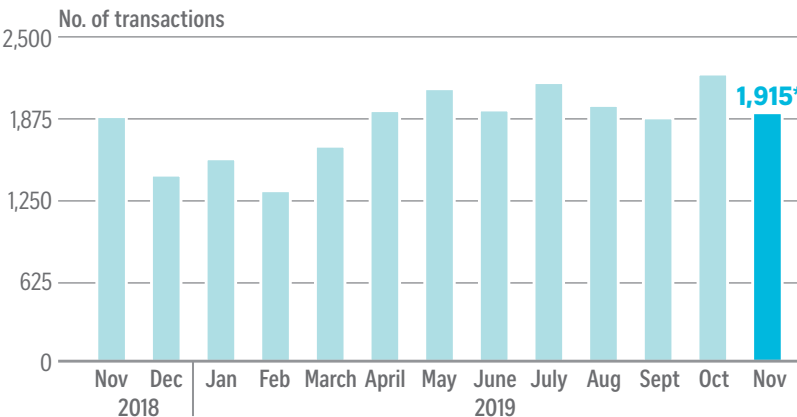

HDB resale market

PRICE INDEX (BASE: JANUARY 2009)

TOTAL VOLUME

NOTE: *Flash estimate

Source: SRX PROPERTY STRAITS TIMES GRAPHICS