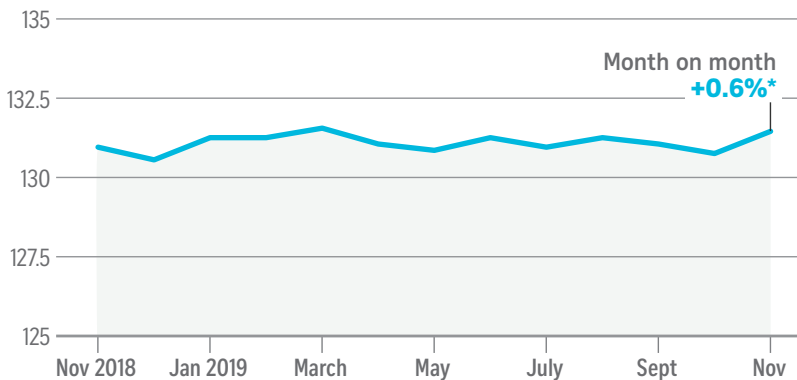

HDB resale market

PRICE INDEX (BASE: JANUARY 2009)

TOTAL VOLUME

NOTE: *Flash estimate

Source: SRX PROPERTY STRAITS TIMES GRAPHICS