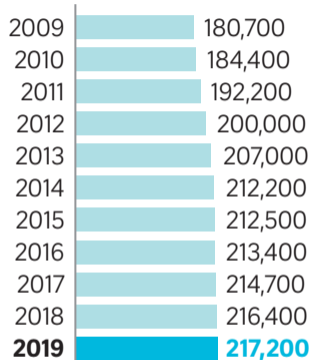

Number of Singaporeans abroad

NOTE: These figures refer to Singapore citizens with a registered foreign address or who were away for a cumulative period of at least six months in the 12 months prior to June each year.