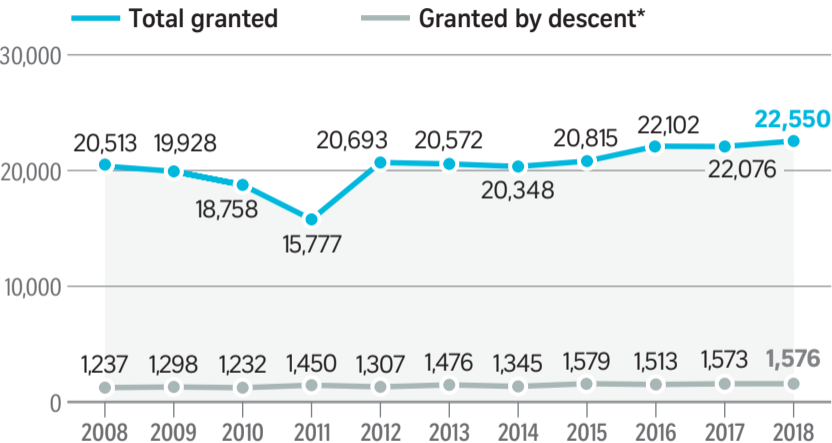

Number of Singapore citizenships granted

NOTE: Figures are based on full calendar year from January to December.

*This is a subset of the total number of Singapore citizenships each year. It refers to Singapore citizenships granted to children born overseas to Singaporean parents.

Number of Singaporeans abroad

NOTE: These figures refer to Singapore citizens with a registered foreign address or who were away for a cumulative period of at least six months in the 12 months prior to June each year.