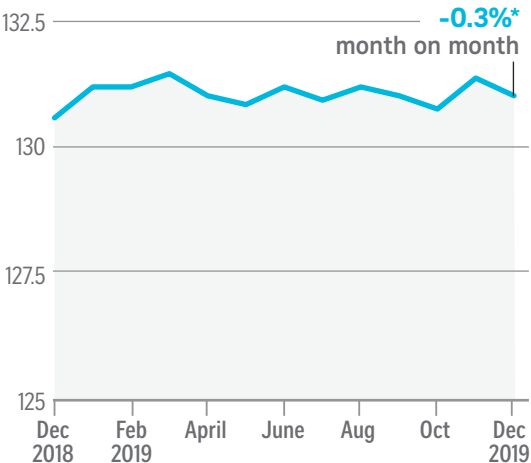

Dipping slightly

RESALE PRICE INDEX (BASE: JAN 2009)

NOTE: *Flash estimate

TOTAL RESALE VOLUME

Source: SRX PROPERTY STRAITS TIMES GRAPHICS