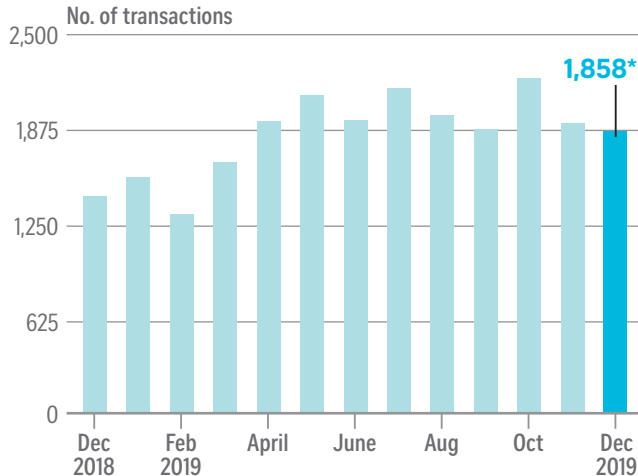

Dipping slightly

RESALE PRICE INDEX (BASE: JAN 2009)

NOTE: *Flash estimate

TOTAL RESALE VOLUME

Source: SRX PROPERTY STRAITS TIMES GRAPHICS