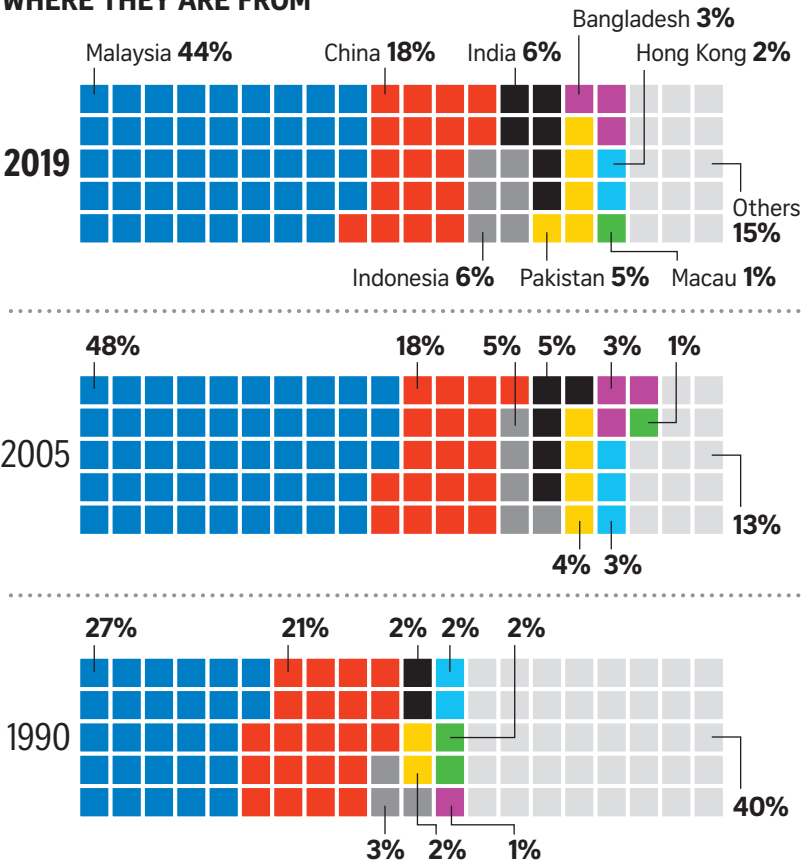

# Migrants in Singapore

The charts below show how the number of migrants in Singapore has grown over the last three decades and their countries of origin.

## MIGRANT FIGURES OVER THE PAST 30 YEARS

## WHERE THEY ARE FROM

NOTE: All figures are rounded to nearest number.

Migrants comprise PRs, employment pass and work permit holders and dependants, students and those foreign-born who have since obtained Singapore citizenship.