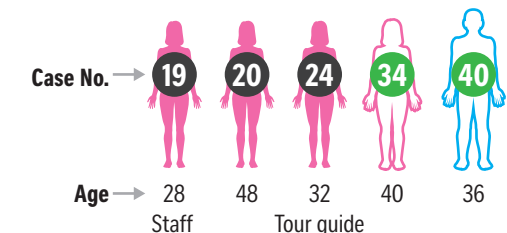

Yong Thai Hang (number of cases: 9)

Health products store in Cavan Road, visited by a tour group from Guangxi, China, on Jan 23