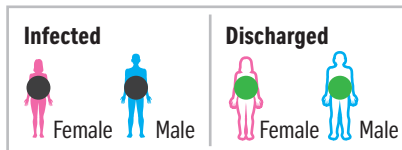

Coronavirus clusters in Singapore

As of Feb 12, there are five clusters of coronavirus infection here.

LEGEND