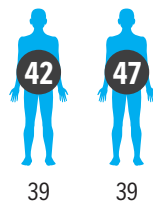

Seletar Aerospace Heights (2)

Construction site