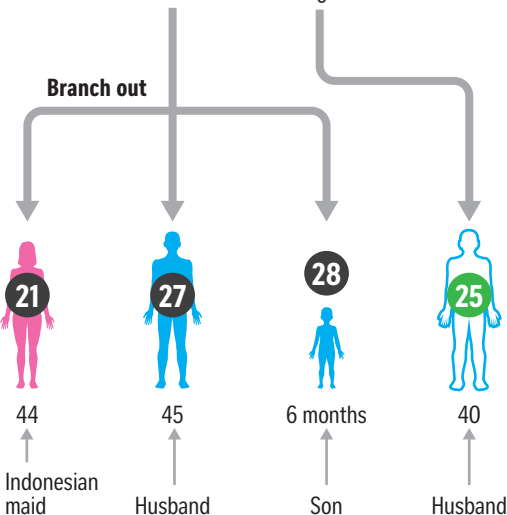

# Coronavirus clusters in Singapore

As of Feb 12, there are five clusters of coronavirus infection here.

### Yong Thai Hang (number of cases: 9)

Health products store in Cavan Road, visited by a tour group from Guangxi, China, on Jan 23