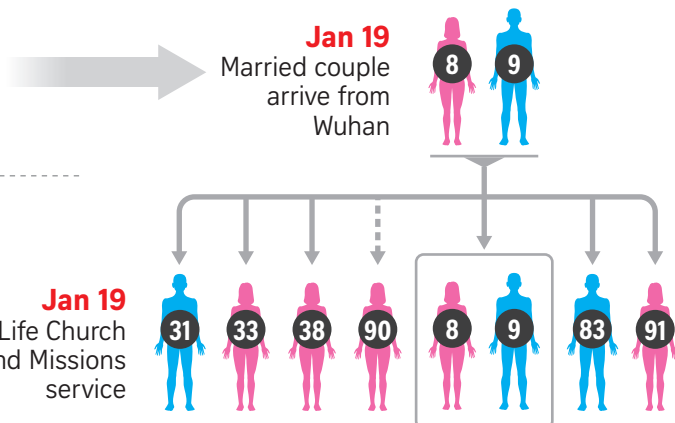

# Grace Assembly of God cluster traced to Wuhan tourists

## THE LIFE CHURCH AND MISSIONS CLUSTER

**Jan 19**  
Life Church and Missions service

### THE NUMBERS IN S'PORE

**91**  
Total confirmed cases

**58**  
Cases discharged

**7** Critical condition

## GRACE ASSEMBLY OF GOD CLUSTER