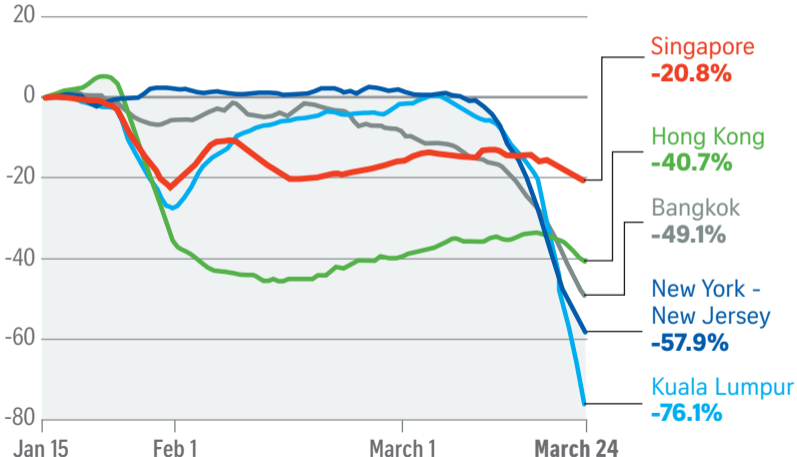

Impact of coronavirus on public transit usage

% change in public transit usage relative to typical usage prior to the outbreak

Source: MOOVIT STRAITS TIMES GRAPHICS