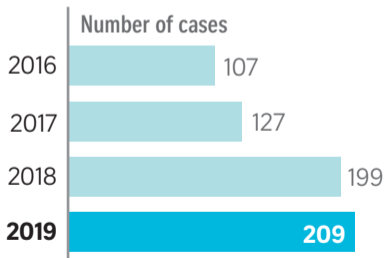

Cases of abuse of vulnerable adults under probe

(Investigations by the Ministry of Social and Family Development's Adult Protective Service.)

Source: MINISTRY OF SOCIAL AND FAMILY DEVELOPMENT
STRAITS TIMES GRAPHICS