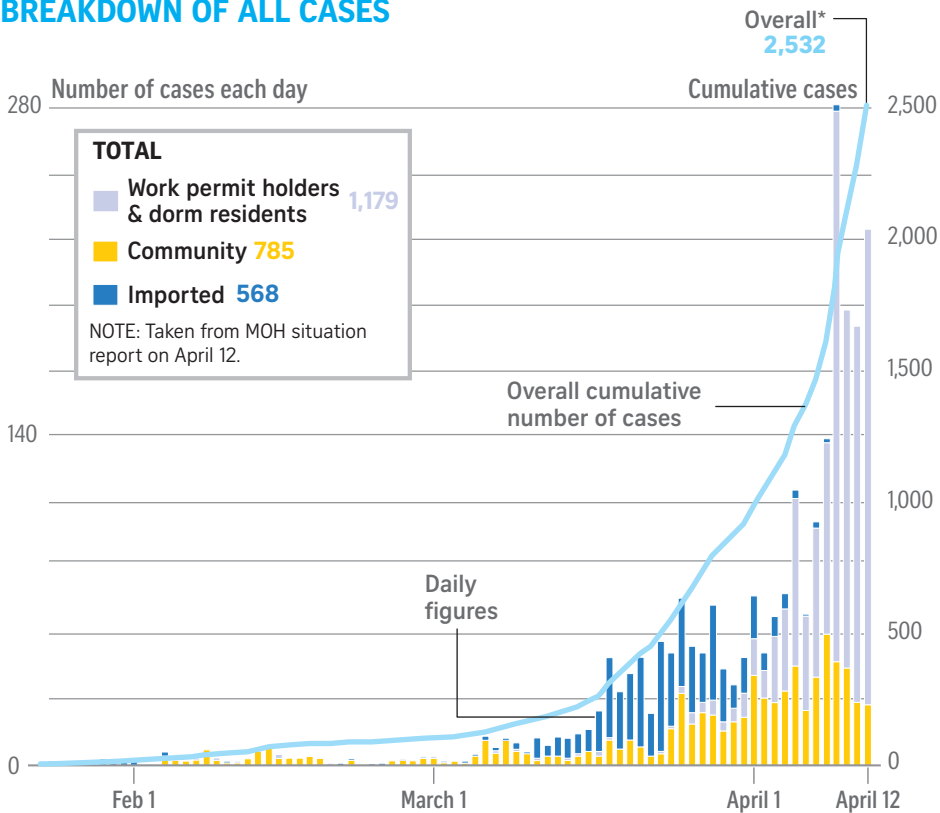

Rise in unlinked cases

More than half of the local cases with no known links were reported in the last 14 days, a worrying trend as the number of unlinked cases continued to rise. The presence of asymptomatic infections also makes the virus difficult to trace, hence staying at home and keeping a safe distance is now paramount.

BREAKDOWN OF ALL CASES

*Since Jan 23

NOTE: Dorm and construction clusters include S11 Dorm, Tenda Dorm, Tampines Dorm, Kranji Lodge, Sungei Tengah Lodge, Westlite Toh Guan, Toh Guan Dorm, Cochrane Lodge 1, Cochrane Lodge 2, Shaw Lodge, Acacia Lodge, Homestay Lodge, Penjuru, North Coast Lodge, KAKIKO Group, Sungei Kadut Tendah Dorm, Westlite Woodlands, 85 Kallang Dorm, Tuas View Dorm, Project Glory, Construction Site @ 6 Battery Road, NUH renovation sites, Kenyon / UBS site project, Chin Kiong Construction Engineering

LOCAL UNLINKED CASES