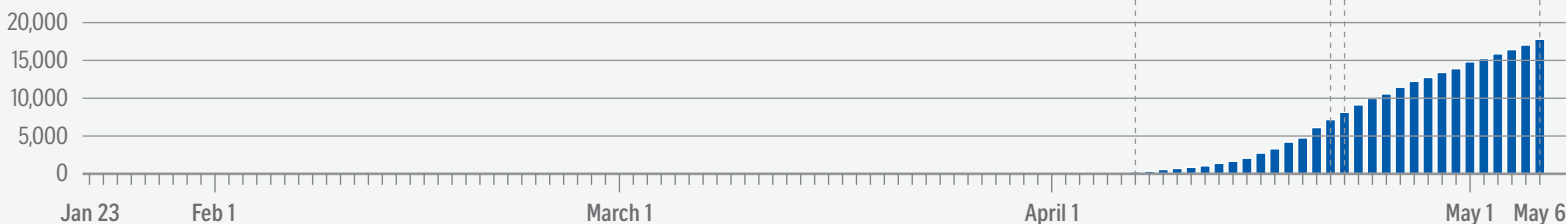

NOTE: *Cumulative total

Source: MINISTRY OF HEALTH STRAITS TIMES GRAPHICS