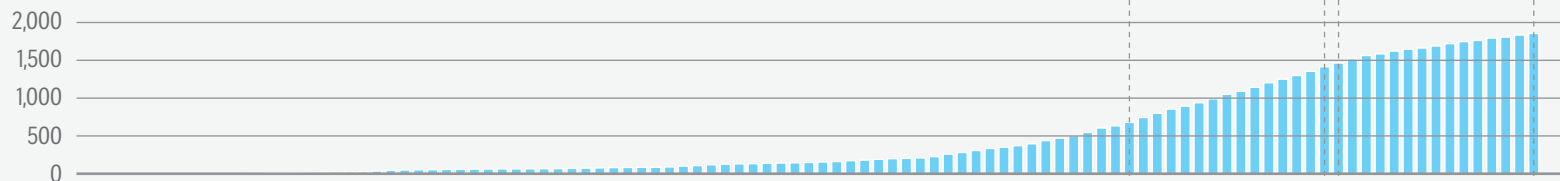

Community cases (including work permit holders not staying in dorms)*

Dorm residents*