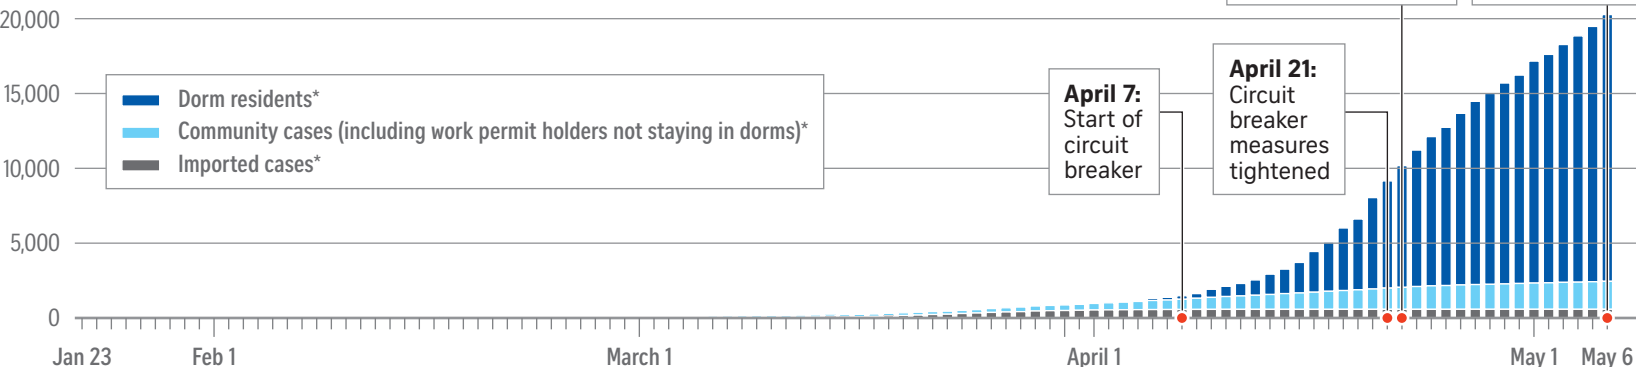

# Covid-19 cases in Singapore

10,000 cases in three months; 20,000 cases in another two weeks

## Cumulative total