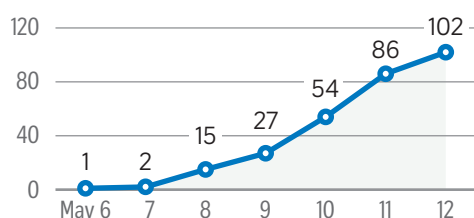

Itaewon cluster

102 CONFIRMED CASES

BY AGE

DAILY TALLY

FIRST FIVE CLUBS AFFECTED:

- King Club
- Queen
- Trunk
- Soho
- HIM

1,982

uncontactable

1,130

call failed, but SMS sent

2,405

contacted by government

10,905

number of people who visited areas around the clubs from April 24 to May 6 in list provided by telcos

494

number of people who used credit cards at areas around the clubs over the same period in list provided by credit card companies