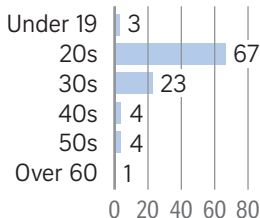

Itaewon cluster

102 CONFIRMED CASES

BY AGE

DAILY TALLY

FIRST FIVE CLUBS AFFECTED:

- King Club
- Queen
- Trunk
- Soho
- HIM

1,982

uncontactable

1,130

call failed, but SMS sent

2,405

contacted by government

10,905

number of people who visited areas around the clubs from April 24 to May 6 in list provided by telcos

494

number of people who used credit cards at areas around the clubs over the same period in list provided by credit card companies