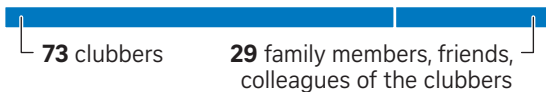

Itaewon cluster

102 CONFIRMED CASES

BY AGE

DAILY TALLY

FIRST FIVE CLUBS AFFECTED:

- King Club
- Queen
- Trunk
- Soho
- HIM

1,982

uncontactable

1,130

call failed, but SMS sent

2,405

contacted by government

10,905

number of people who visited areas around the clubs from April 24 to May 6 in list provided by telcos

494

number of people who used credit cards at areas around the clubs over the same period in list provided by credit card companies