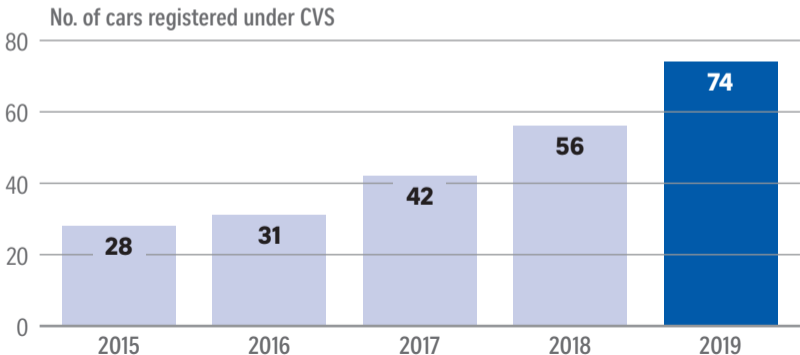

Classic Vehicle Scheme registration

The number of vehicles registered under the Classic Vehicle Scheme (CVS) has been increasing. The highest Additional Registration Fee (ARF) paid for a classic car is close to \$250,000.

Source: LAND TRANSPORT AUTHORITY STRAITS TIMES GRAPHICS