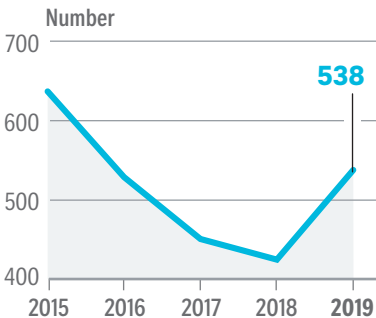

More on probation

NEW PROBATION ORDERS

GENDER OF PROBATIONERS

Male **89%**

Female **11%**

COMMON OFFENCES

- 1 Theft and related offences
- 2 Voluntarily causing hurt
- 3 Fraud/forgery
- 4 Housebreaking
- 5 Drug and related offences
- 6 Rioting
- 7 Unlawful assembly
- 8 Unlicensed moneylending and related offences
- 9 Outrage of modesty
- 10 Vandalism/mischief