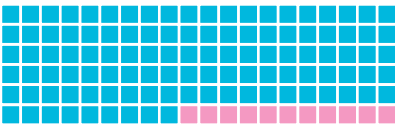

More on probation

NEW PROBATION ORDERS

GENDER OF PROBATIONERS

Male **89%**

Female **11%**

COMMON OFFENCES

- 1 Theft and related offences
- 2 Voluntarily causing hurt
- 3 Fraud/forgery
- 4 Housebreaking
- 5 Drug and related offences
- 6 Rioting
- 7 Unlawful assembly
- 8 Unlicensed moneylending and related offences
- 9 Outrage of modesty
- 10 Vandalism/mischief