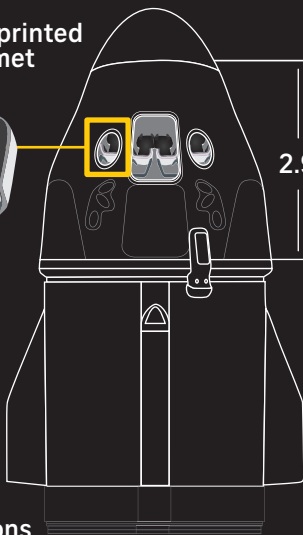

Nasa's first crewed mission in 9 years

SpaceX lightweight one-piece suit

Touchscreen compatible gloves

3D-printed helmet

- Flame-resistant outer layer
- Can pressurise in emergency situations
- Not designed for spacewalks

- Volume: **9.3m³**
- Launch payload mass: **6 tonnes**
- No private areas to sleep, wash or use the bathroom

Crew Dragon capsule

2.9m

FALCON 9 ROCKET

Height
70m

Diameter
3.7m

Mass
549 tonnes