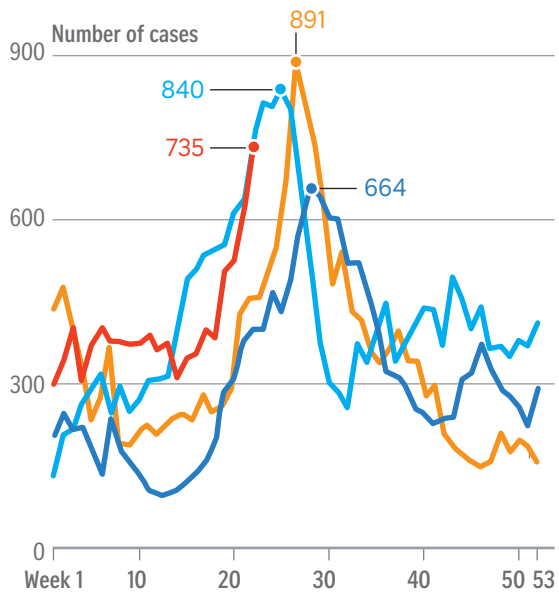

The four years of biggest dengue outbreaks

WEEKLY INFECTIONS

TOTAL

2013
22,170

2014
18,168

2019
15,998

2020
9,261*

*Figure as at 3pm, June 2.