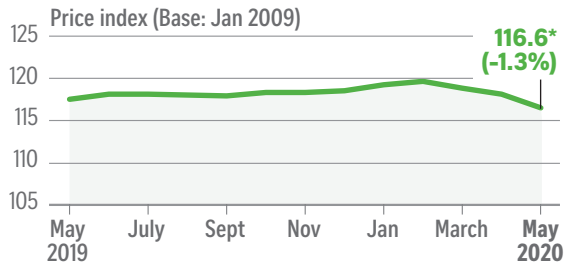

Rental market

PRIVATE NON-LANDED

NOTE: *Flash estimate

HDB

Source: SRX PROPERTY STRAITS TIMES GRAPHICS