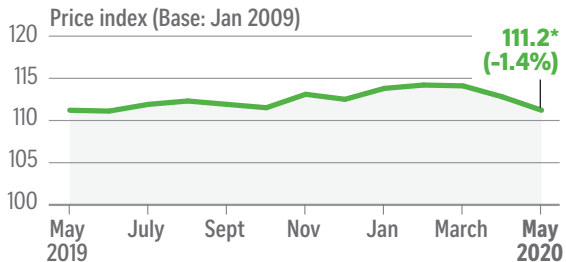

Rental market

PRIVATE NON-LANDED

NOTE: *Flash estimate

HDB

Source: SRX PROPERTY STRAITS TIMES GRAPHICS