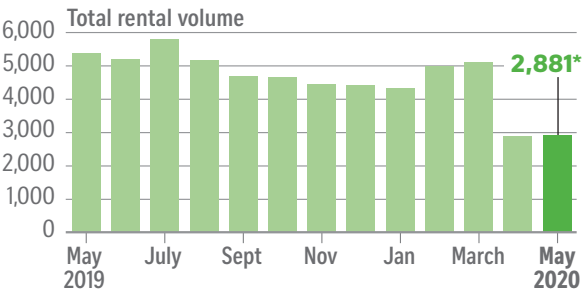

Rental market

PRIVATE NON-LANDED

NOTE: *Flash estimate

HDB

Source: SRX PROPERTY STRAITS TIMES GRAPHICS