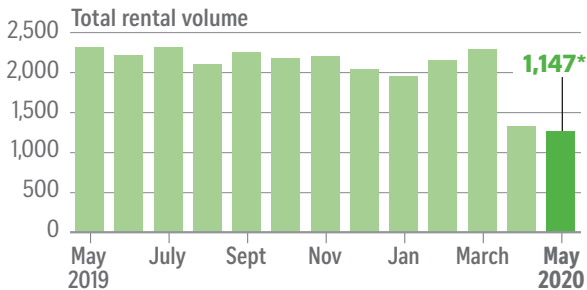

Rental market

PRIVATE NON-LANDED

NOTE: *Flash estimate

HDB

Source: SRX PROPERTY STRAITS TIMES GRAPHICS