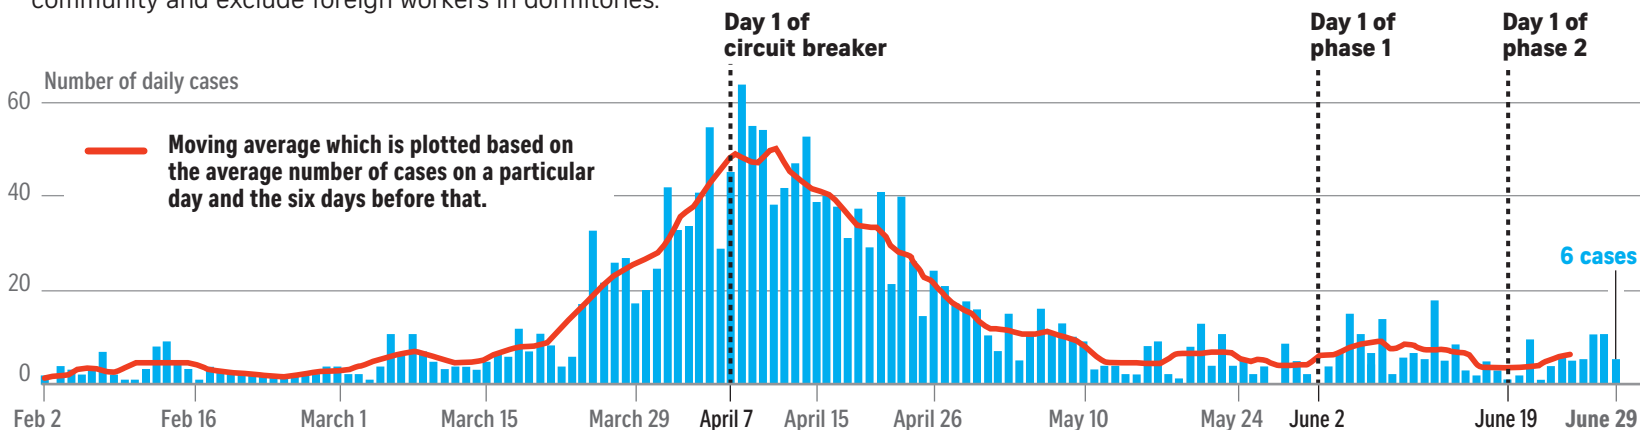

Phase 2: Critical to step up vigilance

As Singapore enters Day 12 of phase two of the reopening of the economy, the number of Covid-19 cases in the community has increased. Experts tell **Clara Chong** people need to be more vigilant to avoid a resurgence.

COMMUNITY CASES

The numbers indicate the prevalence of the virus in the community and exclude foreign workers in dormitories.

UNLINKED COMMUNITY CASES

Cases where the authorities do not know the source of infection, which is concerning.