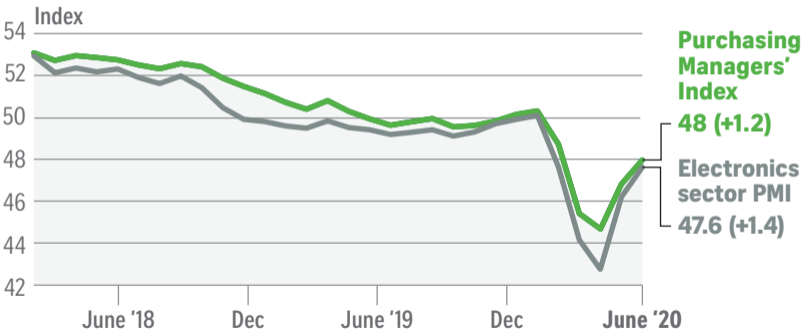

Factory slump eases again in June

Source: SINGAPORE INSTITUTE OF PURCHASING & MATERIALS MANAGEMENT
STRAITS TIMES GRAPHICS