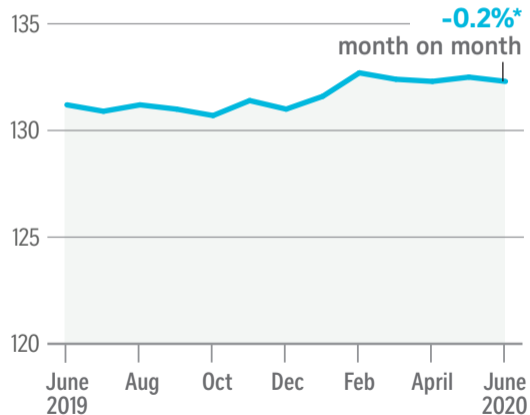

More HDB resale flats sold in June than May

TOTAL RESALE VOLUME

RESALE PRICE INDEX (BASE: JAN 2009)

NOTE: *Flash estimate

Source: SRX PROPERTY STRAITS TIMES GRAPHICS