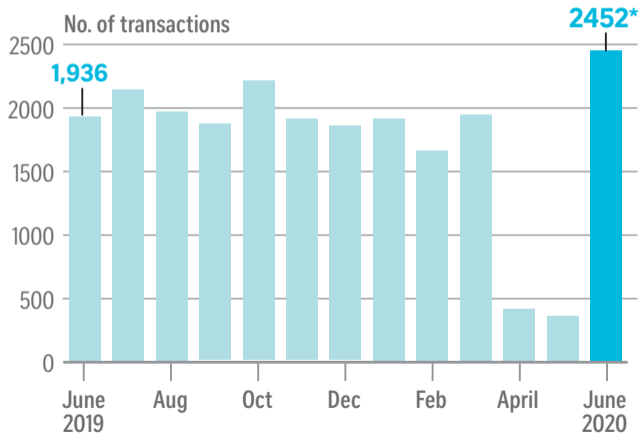

More HDB resale flats sold in June than May

TOTAL RESALE VOLUME

RESALE PRICE INDEX (BASE: JAN 2009)

NOTE: *Flash estimate

Source: SRX PROPERTY STRAITS TIMES GRAPHICS