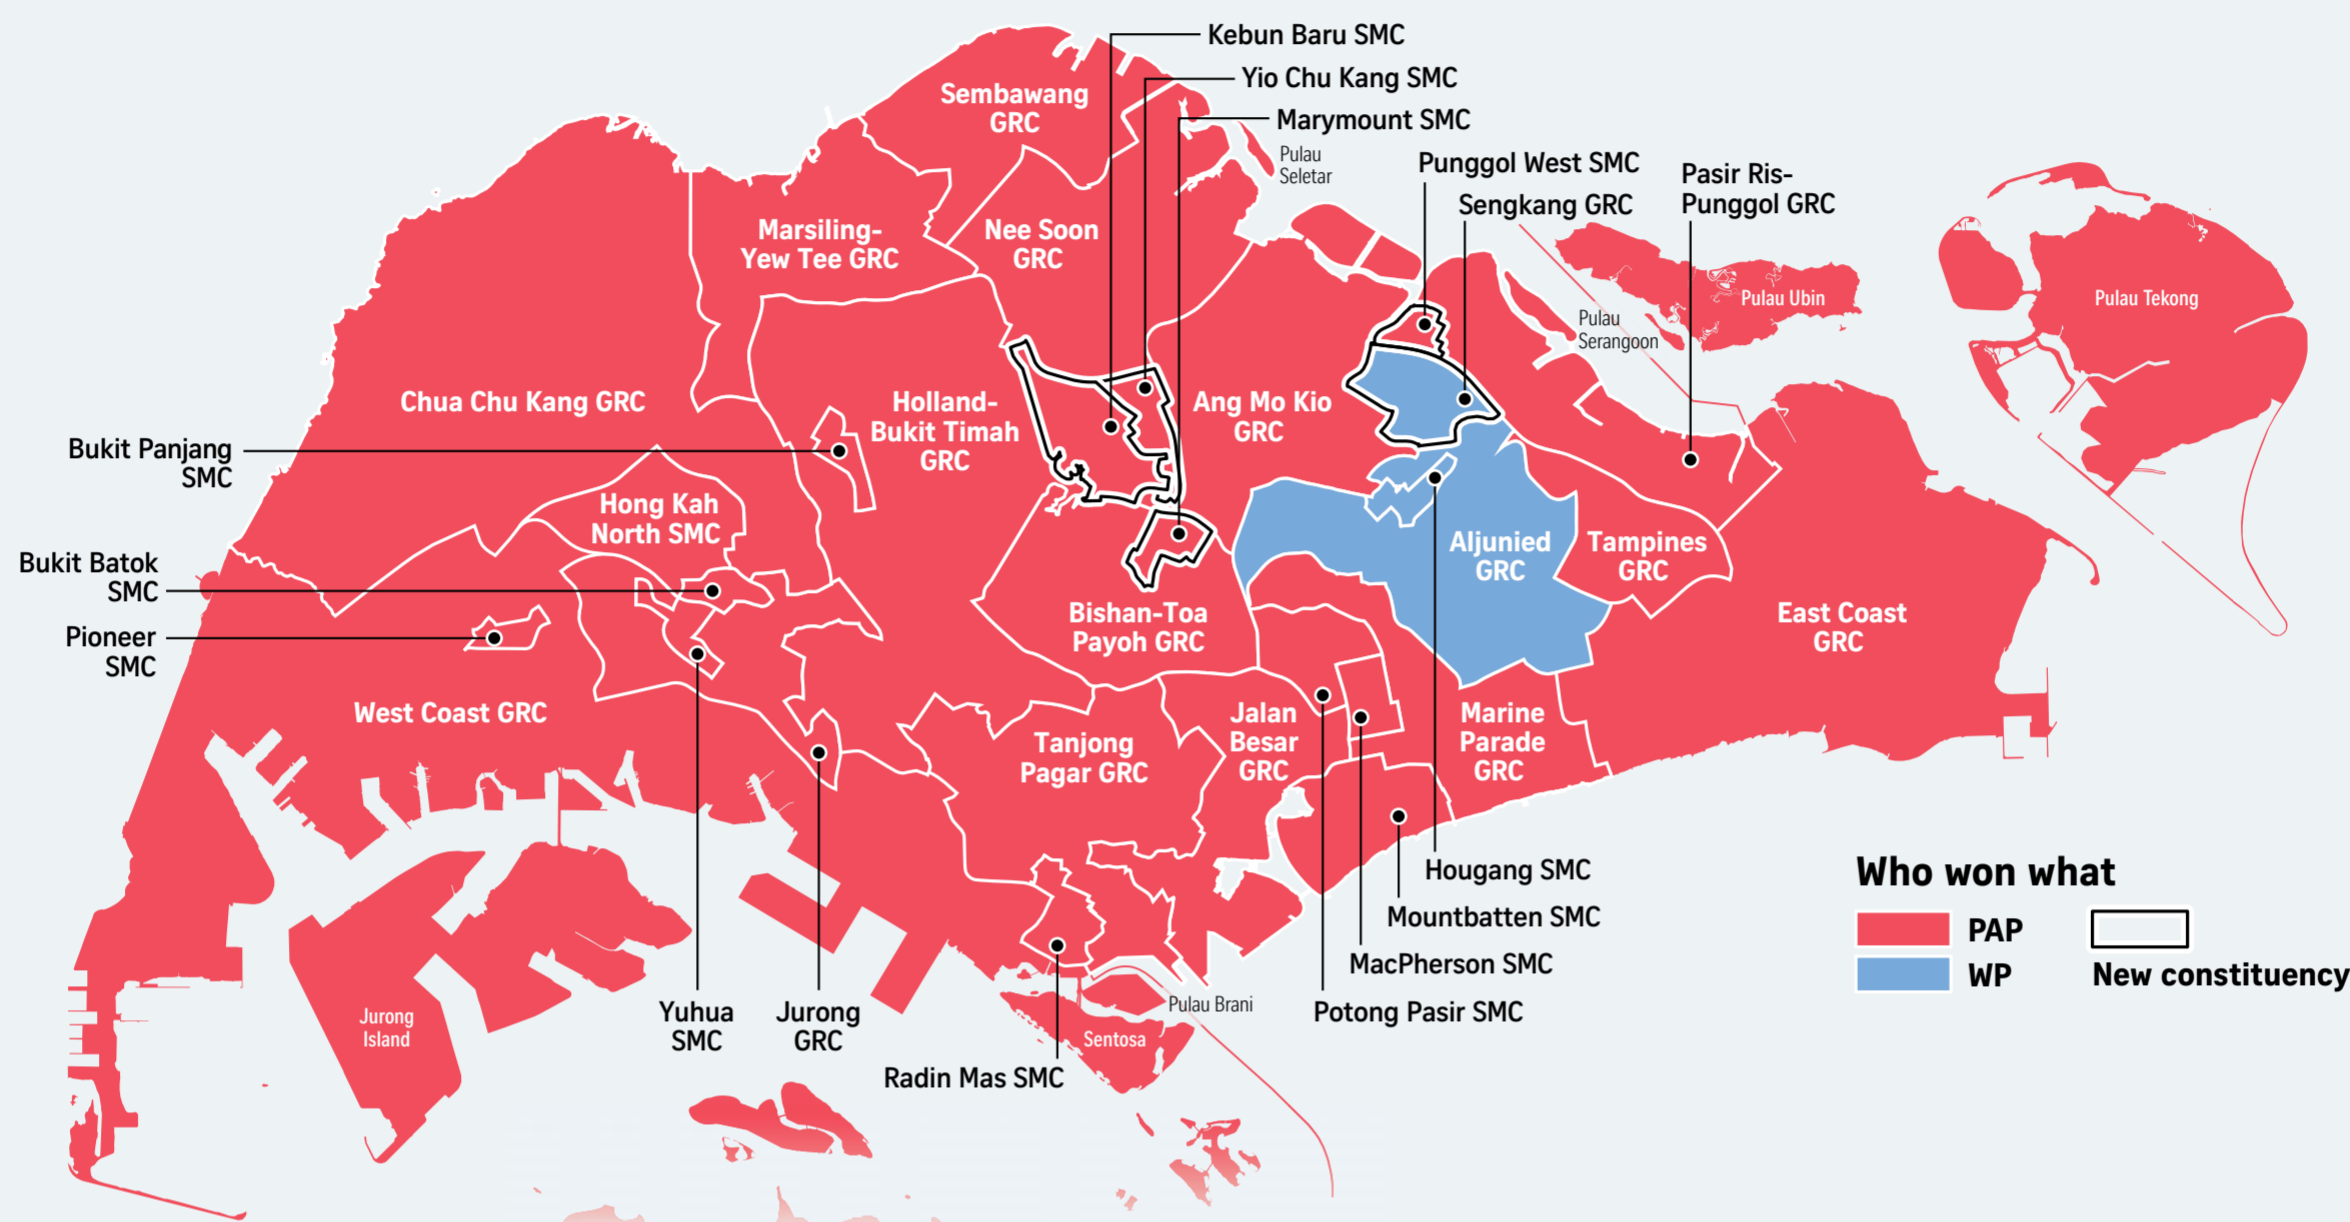

GE2020 SINGAPORE VOTES

THE RESULTS

2020 GENERAL ELECTION

The results

HOW THEY DID

	Seats contested	Seats won	Total % of votes ^A
PAP People's Action Party	93	83	61.24
WP Workers' Party	21	10	50.49
PSP Progress Singapore Party	24	0	40.85
SDP Singapore Democratic Party	11	0	37.04
PV People's Voice	10	0	21.26
NSP National Solidarity Party	10	0	33.15
RP Reform Party	6	0	27.84
SPP Singapore People's Party	5	0	33.83
SDA Singapore Democratic Alliance	5	0	23.67
RDU Red Dot United	5	0	25.38
PPP People's Power Party	1	0	28.26
IND Cheang Peng Wah	1	0	2.78