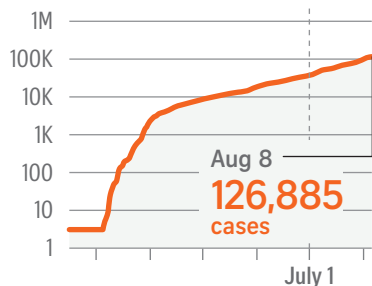

The worst month

July saw almost as many coronavirus cases as the first six months of the pandemic combined, and numbers are still soaring.

GLOBAL TOLL

19,584,104 cases

RISING NUMBERS

GLOBAL

RAPID RISE

Infections are skyrocketing in some regions

PHILIPPINES

VIETNAM

JAPAN

HONG KONG

US

INDIA

AUSTRALIA