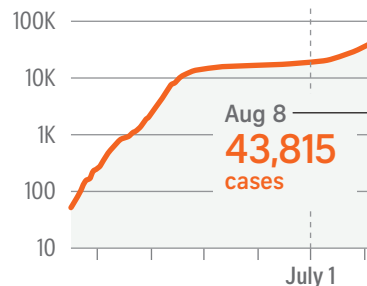

The worst month

July saw almost as many coronavirus cases as the first six months of the pandemic combined, and numbers are still soaring.

GLOBAL TOLL

19,584,104 cases

RISING NUMBERS

GLOBAL

RAPID RISE

Infections are skyrocketing in some regions

PHILIPPINES

VIETNAM

JAPAN

HONG KONG

US

INDIA

AUSTRALIA