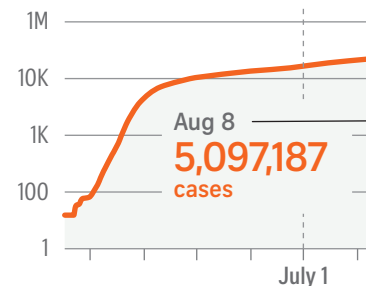

The worst month

July saw almost as many coronavirus cases as the first six months of the pandemic combined, and numbers are still soaring.

GLOBAL TOLL

19,584,104 cases

RISING NUMBERS

GLOBAL

RAPID RISE

Infections are skyrocketing in some regions

PHILIPPINES

VIETNAM

JAPAN

HONG KONG

US

INDIA

AUSTRALIA