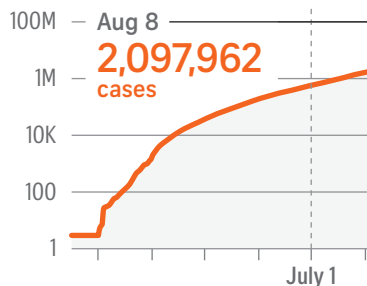

The worst month

July saw almost as many coronavirus cases as the first six months of the pandemic combined, and numbers are still soaring.

GLOBAL TOLL

19,584,104 cases

RISING NUMBERS

GLOBAL

RAPID RISE

Infections are skyrocketing in some regions

PHILIPPINES

VIETNAM

JAPAN

HONG KONG

US

INDIA

AUSTRALIA