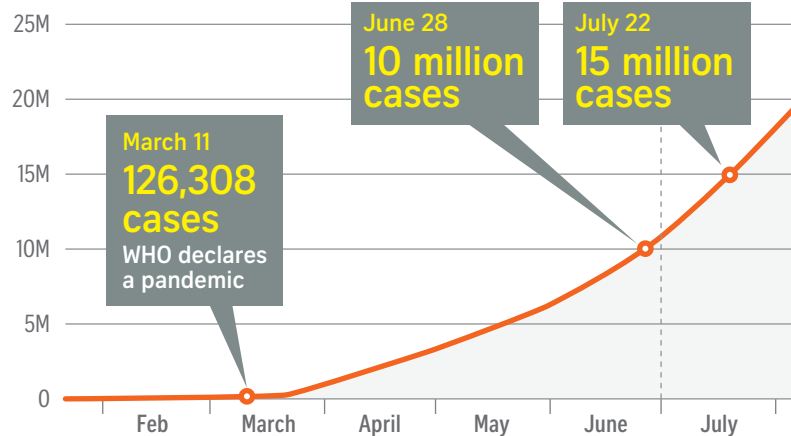

The worst month

July saw almost as many coronavirus cases as the first six months of the pandemic combined, and numbers are still soaring.

GLOBAL TOLL

19,584,104 cases

RISING NUMBERS

GLOBAL

RAPID RISE

Infections are skyrocketing in some regions

PHILIPPINES

VIETNAM

JAPAN

HONG KONG

US

INDIA

AUSTRALIA