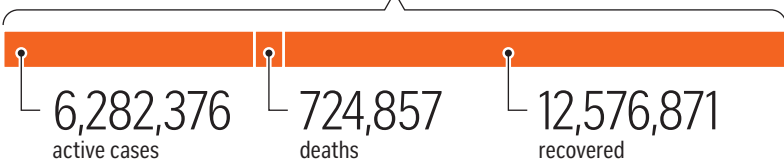

The worst month

July saw almost as many coronavirus cases as the first six months of the pandemic combined, and numbers are still soaring.

GLOBAL TOLL

19,584,104 cases

RISING NUMBERS

GLOBAL

RAPID RISE

Infections are skyrocketing in some regions

PHILIPPINES

VIETNAM

JAPAN

HONG KONG

US

INDIA

AUSTRALIA