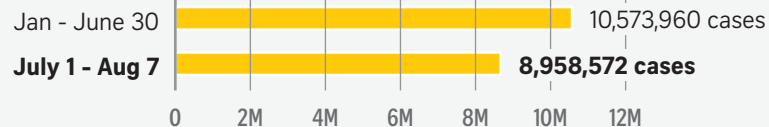

The worst month

July saw almost as many coronavirus cases as the first six months of the pandemic combined, and numbers are still soaring.

GLOBAL TOLL

19,584,104 cases

RISING NUMBERS

GLOBAL

RAPID RISE

Infections are skyrocketing in some regions