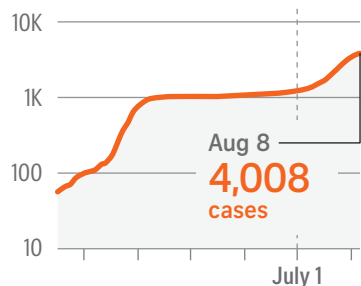

The worst month

July saw almost as many coronavirus cases as the first six months of the pandemic combined, and numbers are still soaring.

GLOBAL TOLL

19,584,104 cases

RISING NUMBERS

GLOBAL

RAPID RISE

Infections are skyrocketing in some regions

PHILIPPINES

VIETNAM

JAPAN

HONG KONG

US

INDIA

AUSTRALIA