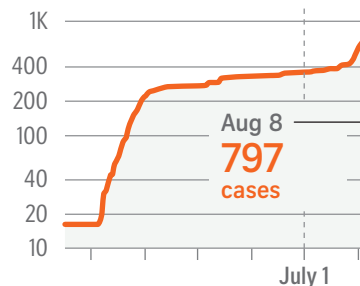

The worst month

July saw almost as many coronavirus cases as the first six months of the pandemic combined, and numbers are still soaring.

GLOBAL TOLL

19,584,104 cases

RISING NUMBERS

GLOBAL

RAPID RISE

Infections are skyrocketing in some regions

PHILIPPINES

VIETNAM

JAPAN

HONG KONG

US

INDIA

AUSTRALIA