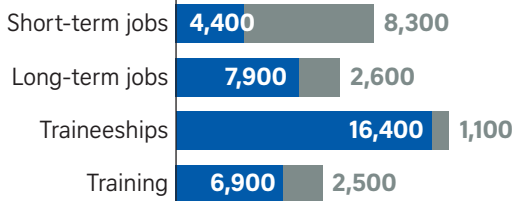

# Placements and training opportunities under SGUnited Jobs and Skills Package

Committed jobs, traineeships and training opportunities as of end-July

## PUBLIC SECTOR

■ PMET ■ Non-PMET

## PRIVATE SECTOR

Note: Does not add up to 92,000 due to rounding

Placements into SGUnited jobs and skills opportunities between March and July