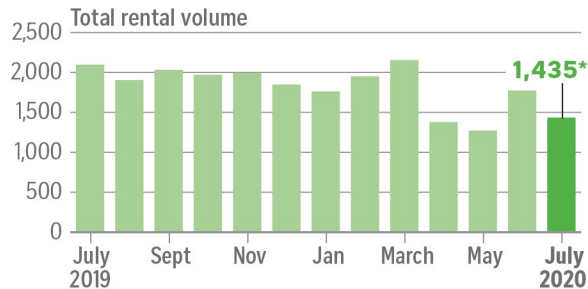

Rental market

PRIVATE NON-LANDED

NOTE: *Flash estimate

HDB

Source: SRX PROPERTY STRAITS TIMES GRAPHICS