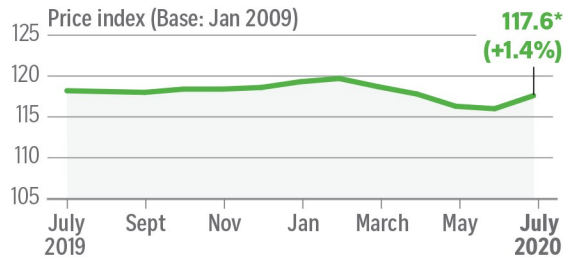

Rental market

PRIVATE NON-LANDED

NOTE: *Flash estimate

HDB

Source: SRX PROPERTY STRAITS TIMES GRAPHICS