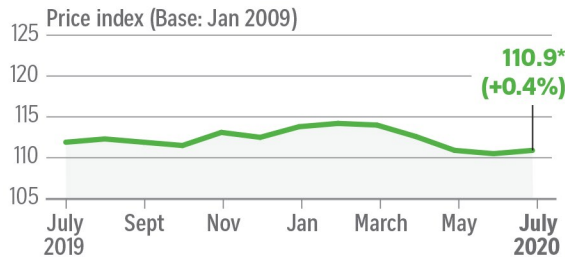

Rental market

PRIVATE NON-LANDED

NOTE: *Flash estimate

HDB

Source: SRX PROPERTY STRAITS TIMES GRAPHICS