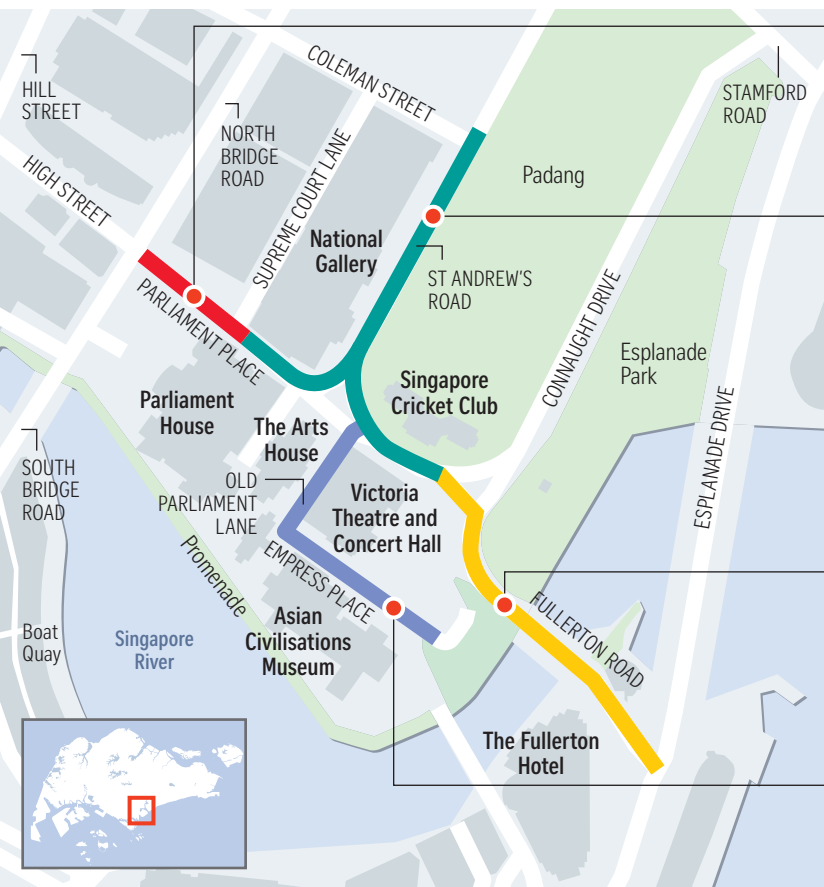

## Right lane closure

**Aug 24 (1pm) to Aug 25 (1am)**

- Parliament Place (between North Bridge Road and Supreme Court Lane)

## Road closure

**Aug 24 (1pm) to Aug 25 (1am)**

- Connaught Drive (between St Andrew's Road and Fullerton Road)
- St Andrew's Road (between Connaught Drive and Coleman Street)
- Parliament Place (between Supreme Court Lane and St Andrew's Road)

## Carriageway closure

**Aug 24 (1pm) to Aug 25 (1am)**

- Fullerton Road towards St Andrew's Road (between Esplanade Drive and the Victoria Theatre and Concert Hall)

## Road closure

**Aug 24 (12.01am to 11.59pm)**

- Old Parliament Lane
- Empress Place