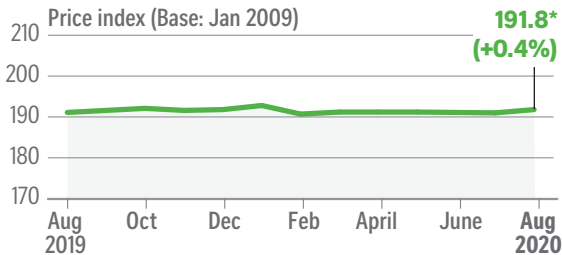

Condo resale market

NOTE: *Flash estimate

Source: SRX PROPERTY
STRAITS TIMES GRAPHICS