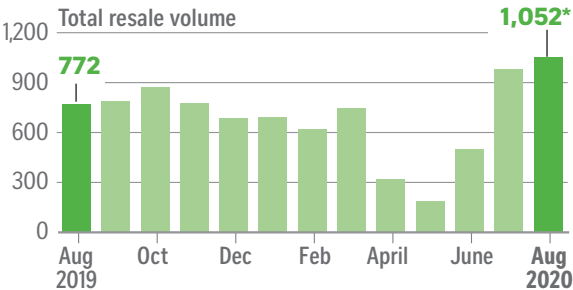

Condo resale market

NOTE: *Flash estimate

Source: SRX PROPERTY
STRAITS TIMES GRAPHICS