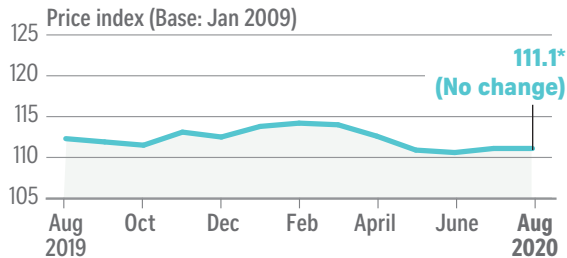

Rental market

PRIVATE NON-LANDED

HDB

NOTE: *Flash estimate

Source: SRX PROPERTY STRAITS TIMES GRAPHICS