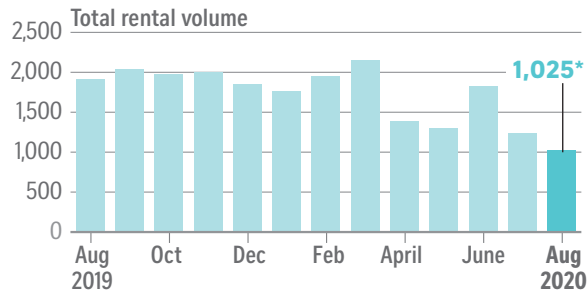

Rental market

PRIVATE NON-LANDED

HDB

NOTE: *Flash estimate

Source: SRX PROPERTY STRAITS TIMES GRAPHICS