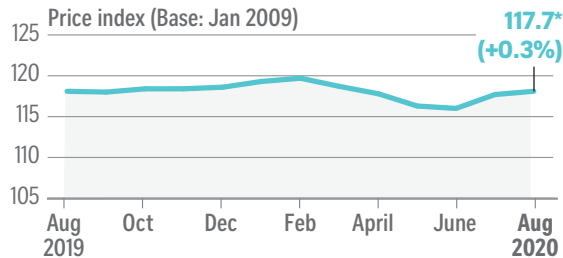

Rental market

PRIVATE NON-LANDED

HDB

NOTE: *Flash estimate

Source: SRX PROPERTY STRAITS TIMES GRAPHICS