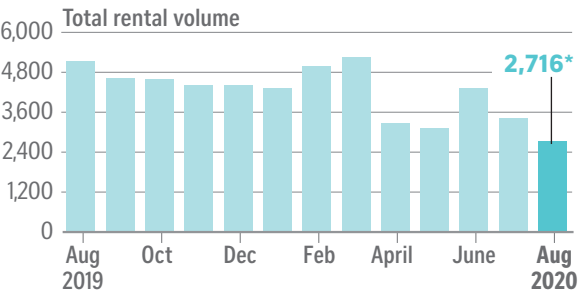

Rental market

PRIVATE NON-LANDED

HDB

NOTE: *Flash estimate

Source: SRX PROPERTY STRAITS TIMES GRAPHICS