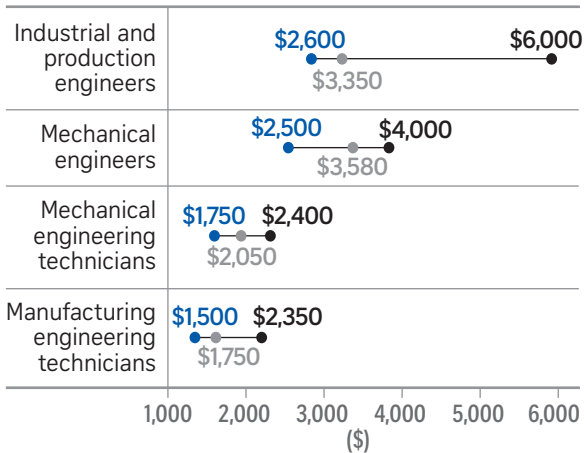

Salary ranges for major job roles in precision engineering industry

● 25th percentile ● 50th percentile ● 75th percentile

Source: MINISTRY OF MANPOWER
STRAITS TIMES GRAPHICS