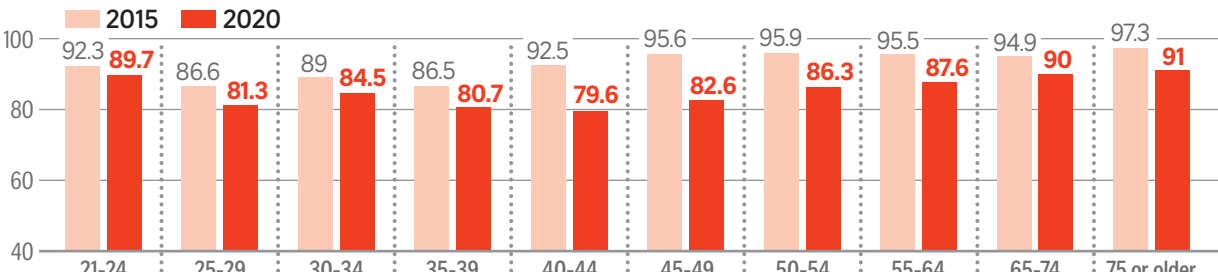

Perceived credibility of political parties by...

AGE GROUP

Percentage of respondents who agreed or strongly agreed that the PAP is credible

Percentage of respondents who agreed or strongly agreed that the WP is credible

ETHNIC CATEGORY

Proportion who agreed or strongly agreed that the party is credible