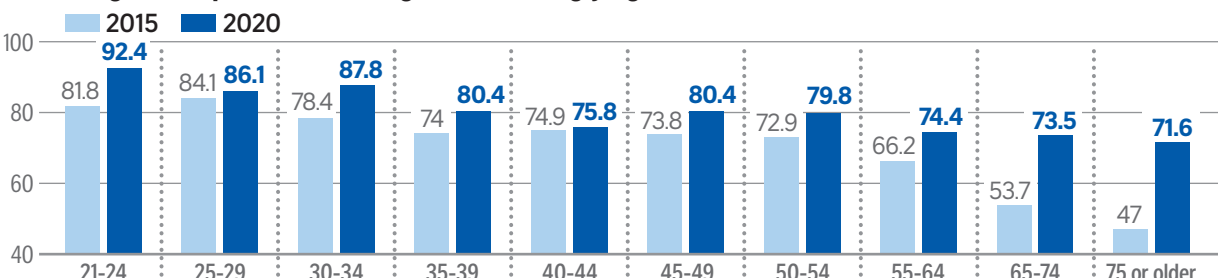

Perceived credibility of political parties by...

AGE GROUP

Percentage of respondents who agreed or strongly agreed that the PAP is credible

Percentage of respondents who agreed or strongly agreed that the WP is credible

ETHNIC CATEGORY

Proportion who agreed or strongly agreed that the party is credible