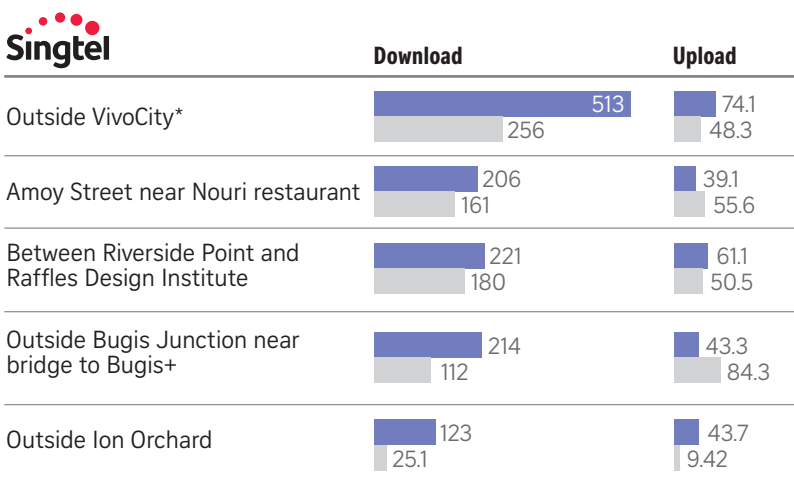

# How speedy?

NOTE: \*Using Singtel's 3.5GHz spectrum which offers higher speeds than the 2,100MHz spectrum used in the other tested locations  
Mbps stands for megabit per second and is used to measure Internet connection speeds – the higher the better

STRAITS TIMES  
GRAPHICS