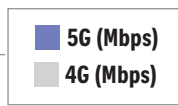

# How speedy?

NOTE: \*Using Singtel's 3.5GHz spectrum which offers higher speeds than the 2,100MHz spectrum used in the other tested locations  
Mbps stands for megabit per second and is used to measure Internet connection speeds – the higher the better