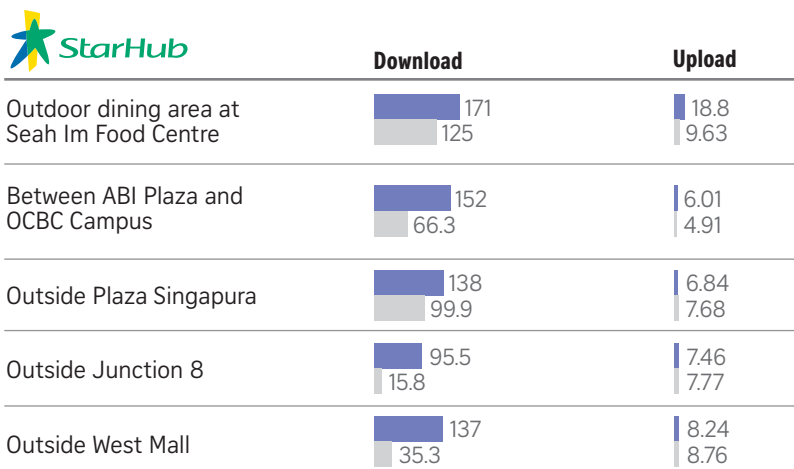

How speedy?

NOTE: *Using Singtel's 3.5GHz spectrum which offers higher speeds than the 2,100MHz spectrum used in the other tested locations
Mbps stands for megabit per second and is used to measure Internet connection speeds – the higher the better

STRAITS TIMES
GRAPHICS