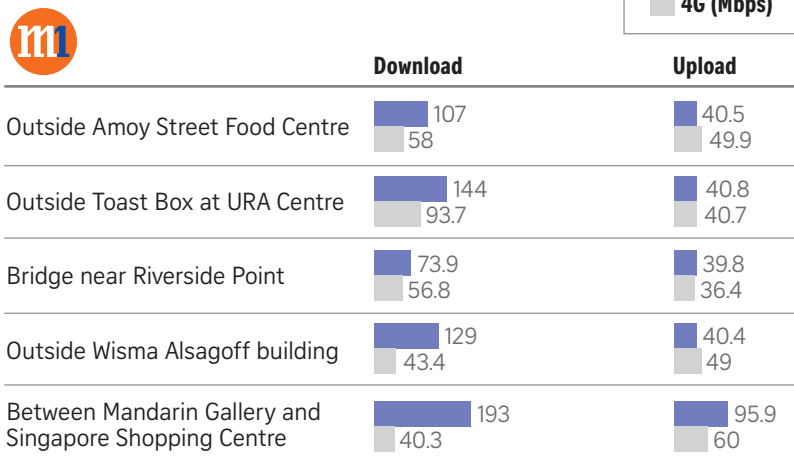

# How speedy?

NOTE: \*Using Singtel's 3.5GHz spectrum which offers higher speeds than the 2,100MHz spectrum used in the other tested locations  
Mbps stands for megabit per second and is used to measure Internet connection speeds – the higher the better