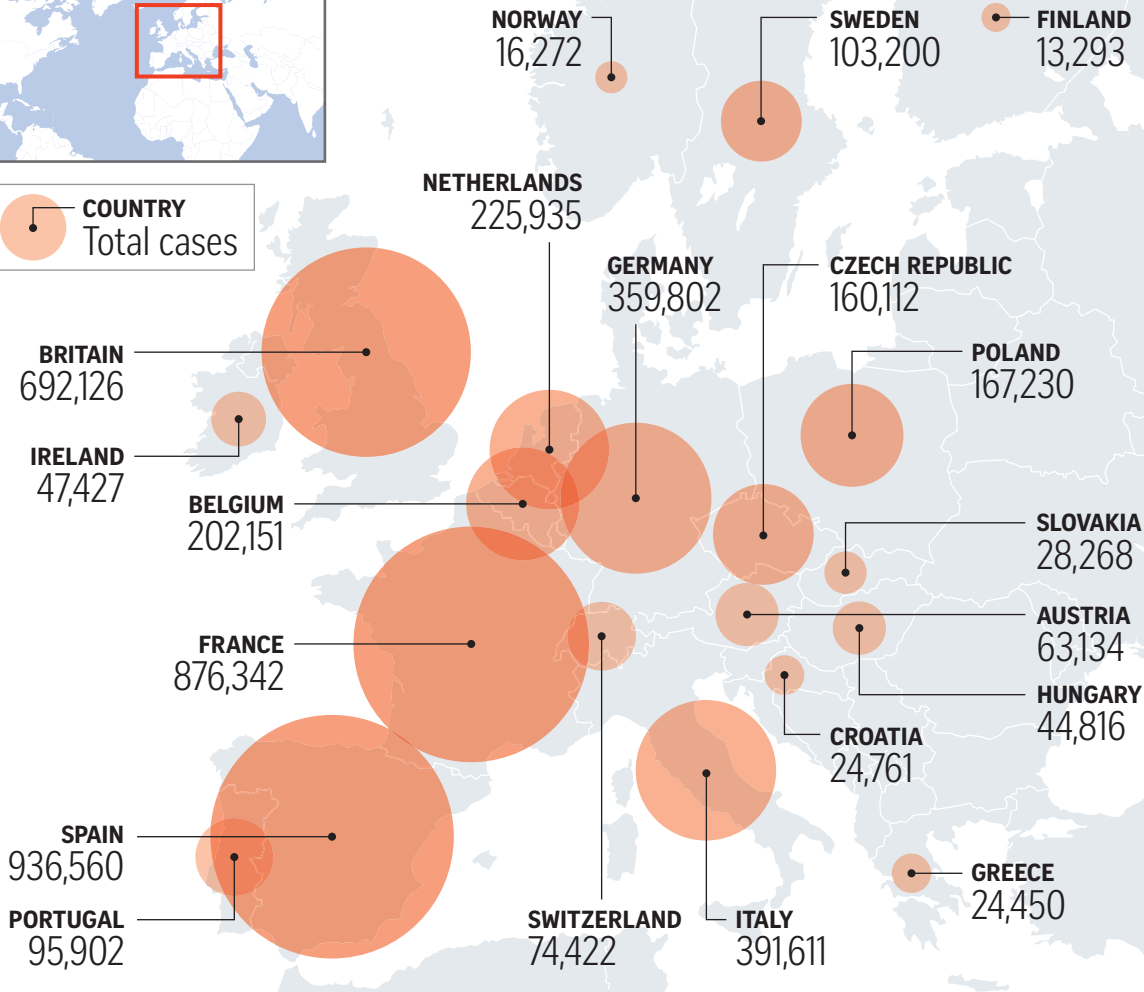

Europe's surging infections

COUNTRY
Total cases

NOTE: Data as at 9pm yesterday

Source: JOHNS HOPKINS UNIVERSITY SUNDAY TIMES GRAPHICS