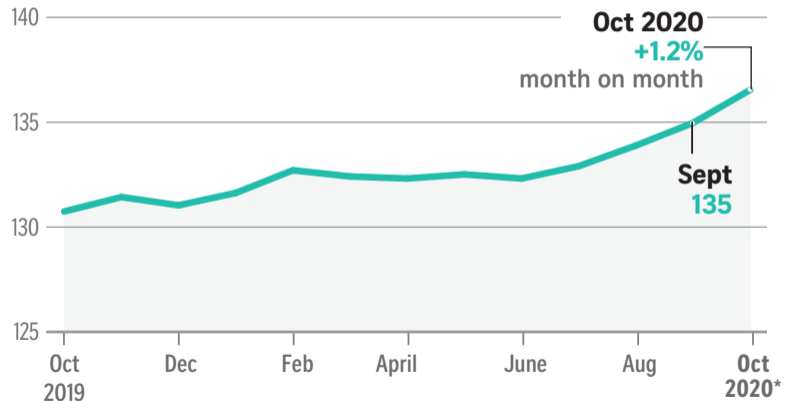

HDB property market

RESALE PRICE INDEX (BASE: JAN 2009)

*Flash estimate

Source: SRX PROPERTY STRAITS TIMES GRAPHICS